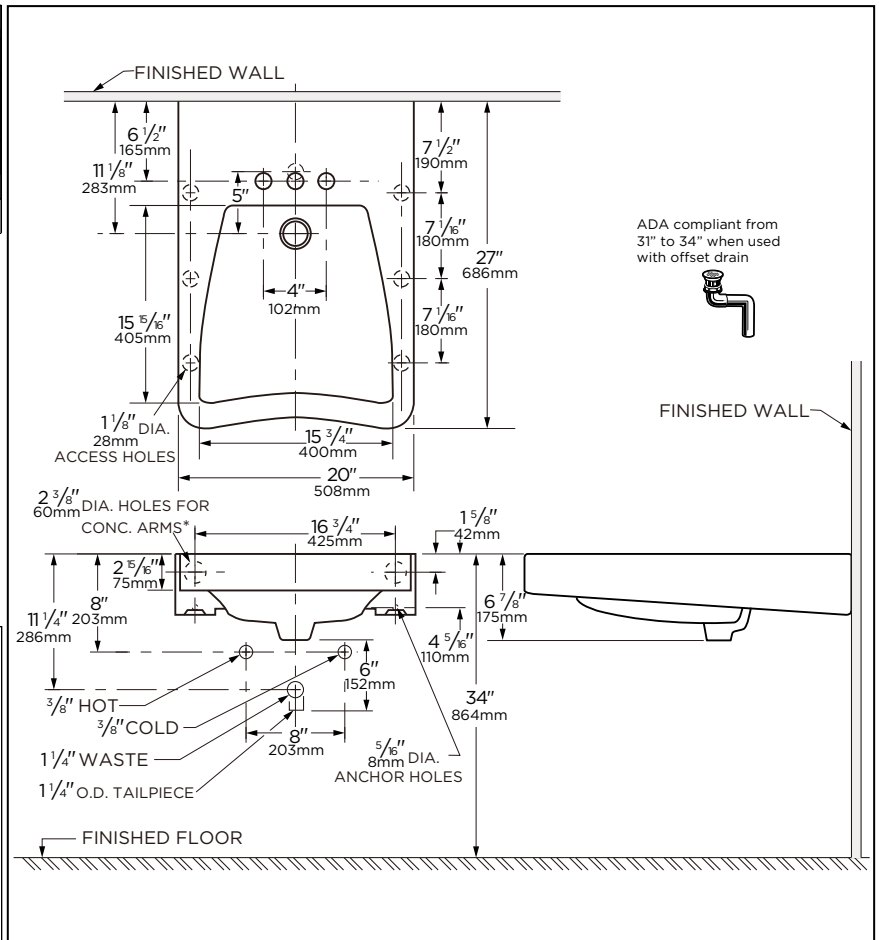

Features:

G0012464

- Vitreous China
- ADA compliant
- Rear Overflow
- Rectangular design with curved basin
- Hole Punched to fit on most standard carrier sizes
- Use with Concealed Carrier Arm Support*
- Faucet and Drain not included

Technical Information:

Configuration	4" Centers
Height	6 7/8"
Width	20"
Depth	27"
Inside Basin Dimension	15 3/4" x 15 5/8"
Shipping Weight	46 lbs

Accessories To Be Purchased Separately:

- Wall Hanger G0099161

Available Colors:

- White
- Other: Refer to Price Book for additional colors/finishes

Warranty:

- Limited Lifetime on Vitreous China, refer to the website for more details.

ADA compliant from 31" to 34" when used with offset drain

*Carrier arm rough-in information to be supplied by carrier manufacturer. Carrier and fittings not included with fixture.

NOTES: All dimensions are in inches and millimeters. Illustrations may not be drawn to scale.
IMPORTANT: Dimensions of fixtures are nominal and may vary within the range of tolerances established by ASME standard A112.19.2/CSA B45.1
PLUMBERS NOTE: Provide suitable reinforcement for all wall supports.