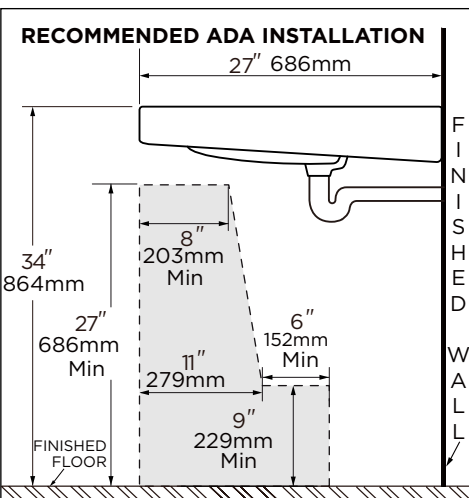

Features:

G0012464

- Vitreous China
- ADA compliant
- Rear Overflow
- Rectangular design with curved basin
- Hole Punched to fit on most standard carrier sizes
- Use with Concealed Carrier Arm Support*
- Faucet and Drain not included

Technical Information:

Configuration	4" Centers
Height	6 7/8"
Width	20"
Depth	27"
Inside Basin Dimension	15 3/4" x 15 5/8"
Shipping Weight	46 lbs

Accessories To Be Purchased Separately:

- Wall Hanger G0099161

Available Colors:

- White
- Other: Refer to Price Book for additional colors/finishes

Warranty:

- Limited Lifetime on Vitreous China, refer to the website for more details.

ADA compliant from 31" to 34" when used with offset drain

*Carrier arm rough-in information to be supplied by carrier manufacturer. Carrier and fittings not included with fixture.

NOTES: All dimensions are in inches and millimeters. Illustrations may not be drawn to scale.
IMPORTANT: Dimensions of fixtures are nominal and may vary within the range of tolerances established by ASME standard A112.19.2/CSA B45.1
PLUMBERS NOTE: Provide suitable reinforcement for all wall supports.