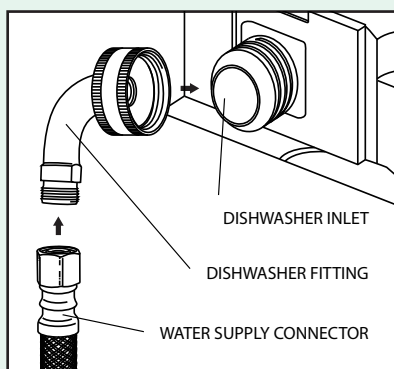

Dishwasher Supply Kit #B6W60K

Dishwasher Supply Kit #B6W72K

Dishwasher Supply Kit #1W48CUK

Smooth bend allows better water flow with less turbulence

Low lead compliant when used with Fluidmaster® Connector

Large inner diameter allows better water flow

THE FLUIDMASTER® ADVANTAGE:

- High Quality
- Machined Brass For Better Flow
- Reduced Turbulence
- Faster Fill
- More Efficient

EASY INSTALLATION

All dishwasher models manufactured by Whirlpool® Corporation after September 2009 including Whirlpool®, Maytag®, Amana®, KitchenAid® and Jenn-Air® branded dishwashers will have a 3/4" inlet size. The design change of the inlet is intended to make installation easier to align and attach and will require less torque to make an adequate seal. This will improve the quality of the installation, saving time and effort.