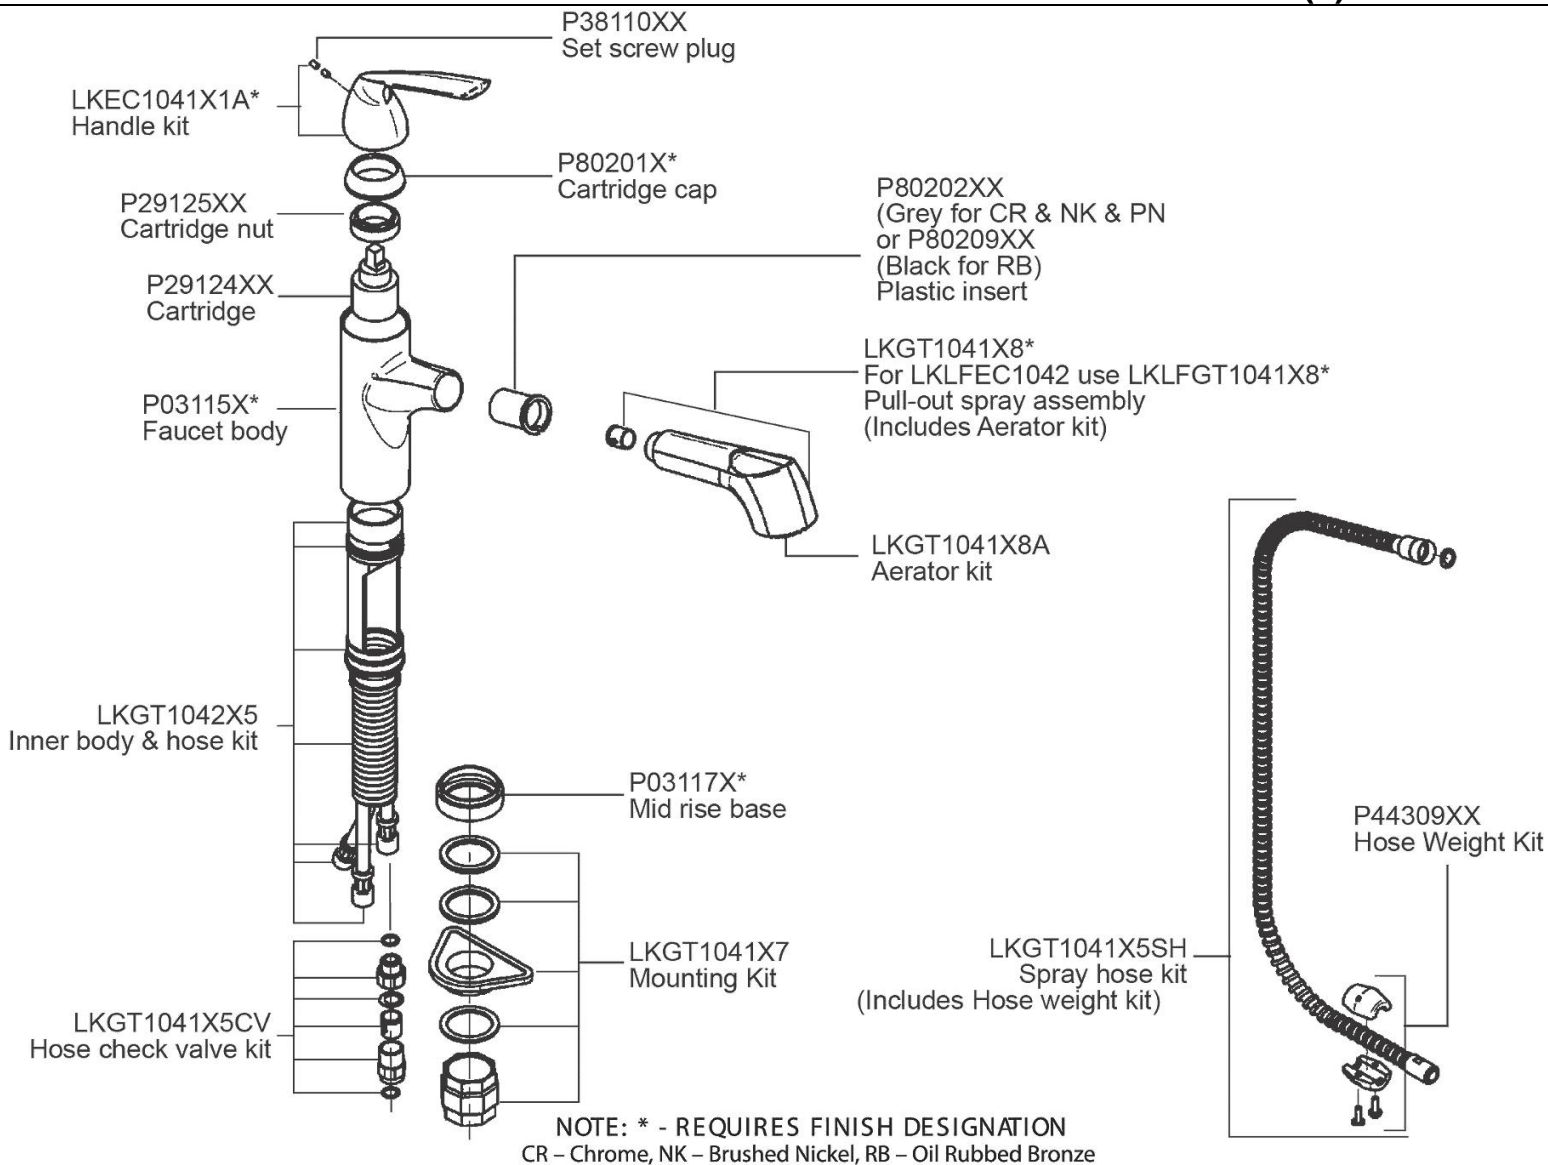

elkayusa.com

NOTE: * -REQUIRES FINISH DESIGNATION
CR - Chrome, NK - Brushed Nickel, RB - Oil
Rubbed Bronze, PN - Polished Nickel

In keeping with our policy of continuing product improvement, Elkay reserves the right to change product specifications without notice. Please visit elkay.com for the most current version of Elkay product specification sheets. This specification describes an Elkay product with design, quality, and functional benefits to the user. When making a comparison of other producers' offerings, be certain these features are not overlooked.