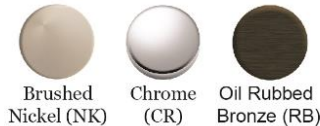

**PRODUCT SPECIFICATIONS**

Elkay Gourmet Single Hole Bar Faucet Pull-out Spray and Lever Handle. Faucet has a flow rate of 1.75 GPM, and is made of Brass material, with a Ceramic Disc valve. Faucet requires 1 faucet holes.

<b>Mounting Type:</b>	Deck Mount
<b>Special Features:</b>	Low Flow Solid Brass Construction
<b>Spray Type:</b>	Pull Out
<b>Finish:</b>	Brushed Nickel (NK), Chrome (CR), Oil Rubbed Bronze (RB)
<b>Handle Type:</b>	Lever Handle
<b>Deck Clearance:</b>	5"
<b>Spout Reach:</b>	8-3/4"
<b>Spout Height:</b>	7-3/8"
<b>Hole Drillings:</b>	1
<b>Material:</b>	Brass
<b>Valve Type:</b>	Ceramic Disc
<b>Valve Connection:</b>	3/8" Female Compression Hose Assembly
<b>Flow Rate:</b>	1.75 GPM
<b>Faucet Hole Size (min):</b>	1-3/8"
<b>Countertop Thickness:</b>	2-1/2
<b>Spout Swing Rotation:</b>	110°
<b>Spout Type:</b>	Pull-out Spray
<b>Spray Functions:</b>	Aerated, Spray

**Product Compliance:** ADA & ICC A117.1  
ASME A112.18.1/CSA B125.1  
NSF 61  
NSF 372 (lead free)

**OPTIONAL ACCESSORIES**

LKGT1054CR - Elkay 2" x 4-5/8" x 3-5/8" Soap / Lotion Dispenser, Chrome (CR)
LKGT1054NK - Elkay 2" x 4-5/8" x 3-5/8" Soap / Lotion Dispenser, Brushed Nickel (NK)
LKGT1054RB - Elkay 2" x 4-5/8" x 3-5/8" Soap / Lotion Dispenser, Oil Rubbed Bronze (RB)