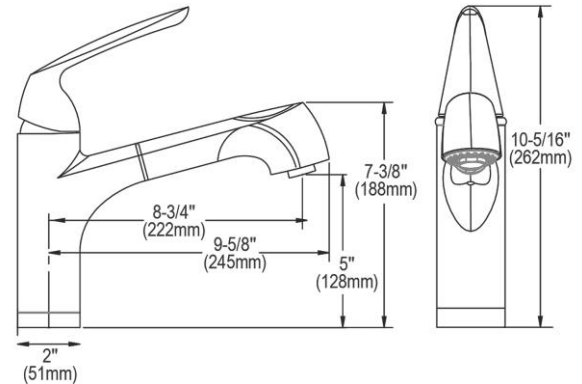

PART: _____ QTY: _____
PROJECT: _____
CONTACT: _____
DATE: _____
NOTES: _____
APPROVAL: _____

In keeping with our policy of continuing product improvement, Elkay reserves the right to change product specifications without notice. Please visit elkay.com for the most current version of Elkay product specification sheets. This specification describes an Elkay product with design, quality, and functional benefits to the user. When making a comparison of other producers' offerings, be certain these features are not overlooked.