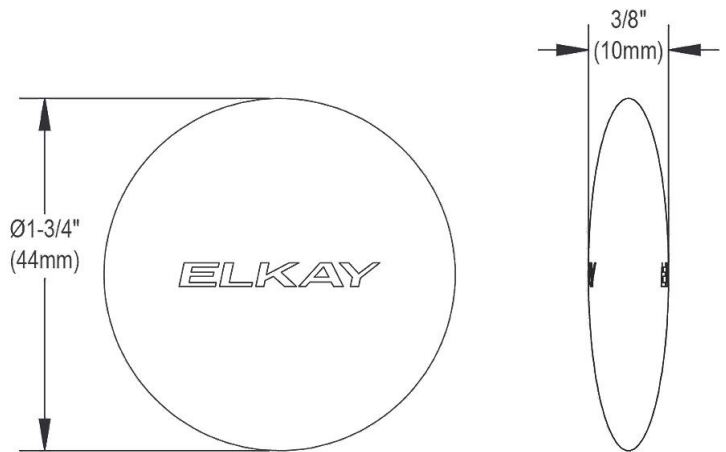

PART: _____ QTY: _____
PROJECT: _____
CONTACT: _____
DATE: _____
NOTES: _____
APPROVAL: _____

In keeping with our policy of continuing product improvement, Elkay reserves the right to change product specifications without notice. Please visit elkay.com for the most current version of Elkay product specification sheets. This specification describes an Elkay product with design, quality, and functional benefits to the user. When making a comparison of other producers' offerings, be certain these features are not overlooked.