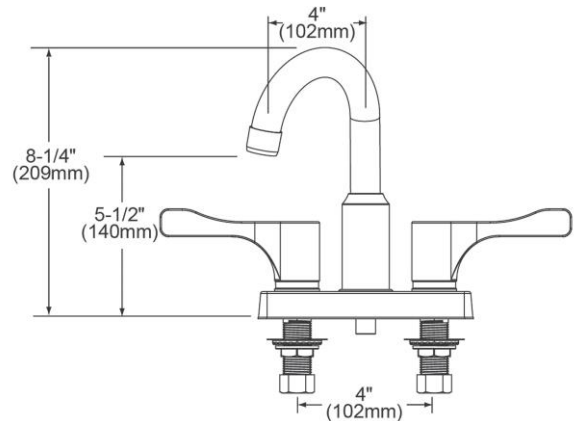

PART: _____ QTY: _____
PROJECT: _____
CONTACT: _____
DATE: _____
NOTES: _____
APPROVAL: _____

In keeping with our policy of continuing product improvement, Elkay reserves the right to change product specifications without notice. Please visit elkay.com for the most current version of Elkay product specification sheets. This specification describes an Elkay product with design, quality, and functional benefits to the user. When making a comparison of other producers' offerings, be certain these features are not overlooked.