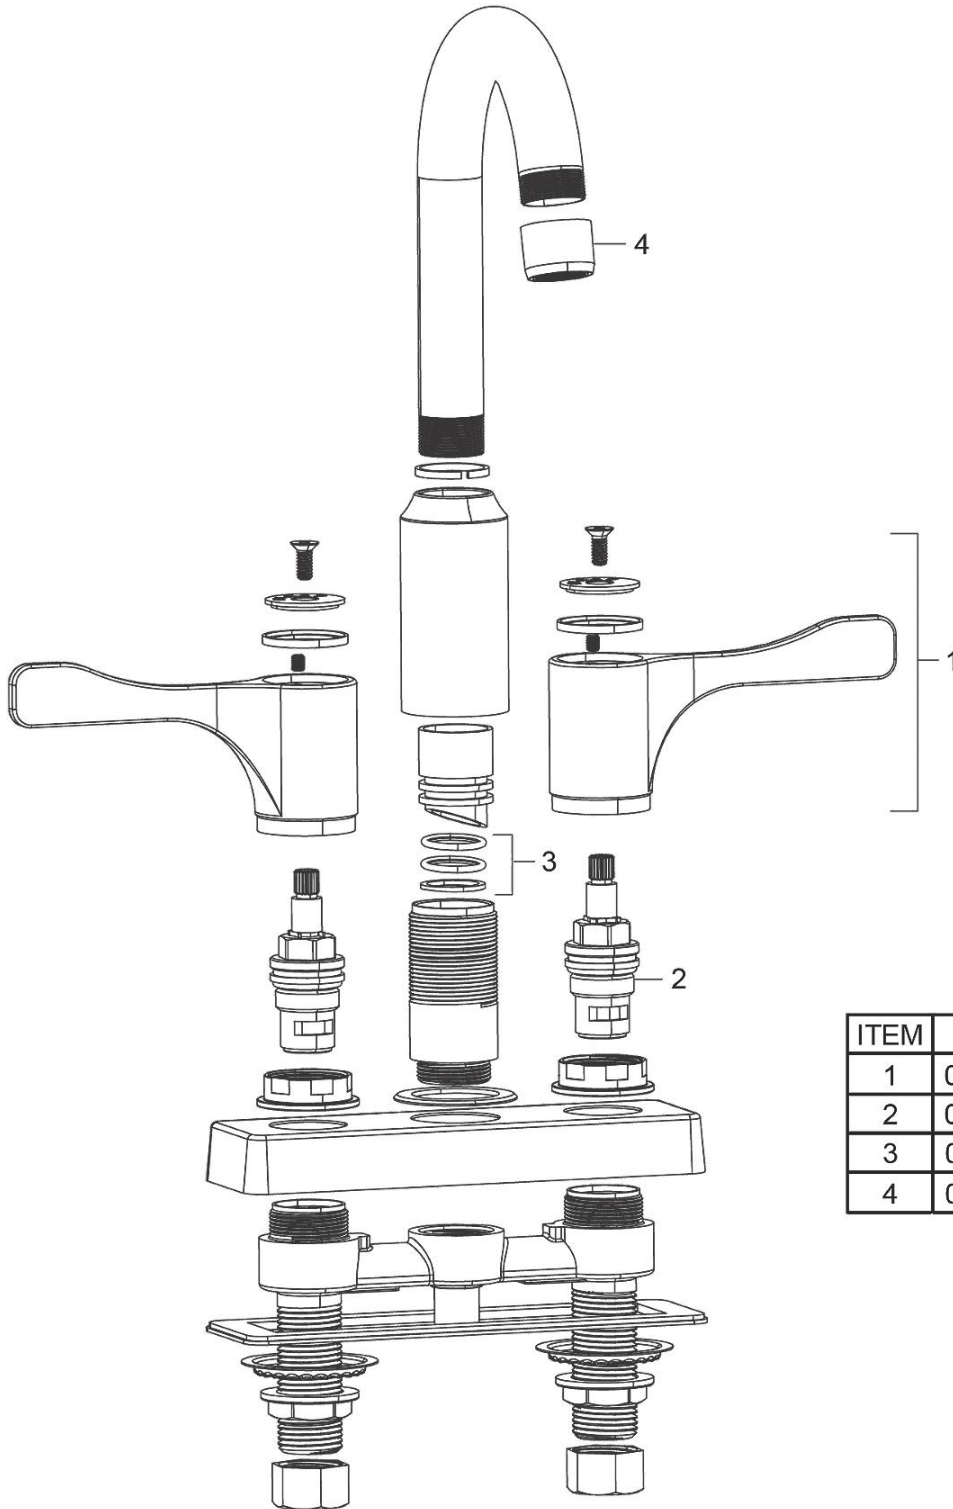

PRODUCT SPECIFICATIONS

Elkay 4" Centerset Exposed Deck Mount Faucet with Arc Spout and 4" Lever Handles. Faucet has a flow rate of 1.5 GPM, and is made of Chrome Plated Brass material, with a Quarter Turn Ceramic Disc valve. Faucet requires 3 faucet holes.

Mounting Type:	Deck Mount
Special Features:	N/A
Handle Type:	4" Lever Handle
Deck Clearance:	5-1/2"
Spout Reach:	4"
Spout Height:	8-1/4"
Hole Drillings:	3
Material:	Chrome Plated Brass
Valve Type:	Quarter Turn Ceramic Disc
Valve Connection:	1/2"-14 NPSM
Flow Rate:	1.5 GPM
Faucet Hole Size (min):	1-1/4"
Faucet Hole Spread:	4
Countertop Thickness:	1-1/8"
Spout Swing Rotation:	360°
Spout Type:	Gooseneck

Product Compliance: ADA & ICC A117.1
ASME A112.18.1/CSA B125.1
NSF 61
NSF 372 (lead free)

Complies with ADA & ICC A117.1 accessibility requirements when installed according to the requirements outlined in these standards.

ITEM	PART #	DESCRIPTION
1	0000000679	4" Blade Handle
2	0000000682	Cartridges
3	0000000686	360° Swing Spout Repair Kit
4	0000000688	Aerator

In keeping with our policy of continuing product improvement, Elkay reserves the right to change product specifications without notice. Please visit elkay.com for the most current version of Elkay product specification sheets. This specification describes an Elkay product with design, quality, and functional benefits to the user. When making a comparison of other producers' offerings, be certain these features are not overlooked.