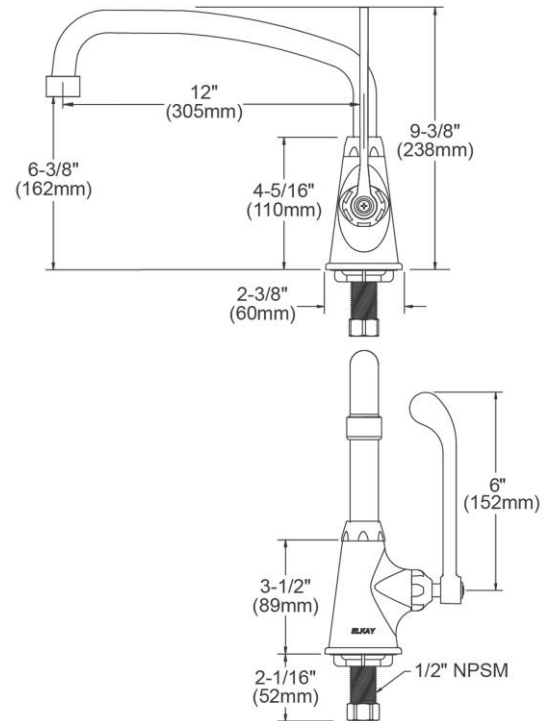

PART: _____ QTY: _____
PROJECT: _____
CONTACT: _____
DATE: _____
NOTES: _____
APPROVAL: _____

In keeping with our policy of continuing product improvement, Elkay reserves the right to change product specifications without notice. Please visit elkay.com for the most current version of Elkay product specification sheets. This specification describes an Elkay product with design, quality, and functional benefits to the user. When making a comparison of other producers' offerings, be certain these features are not overlooked.