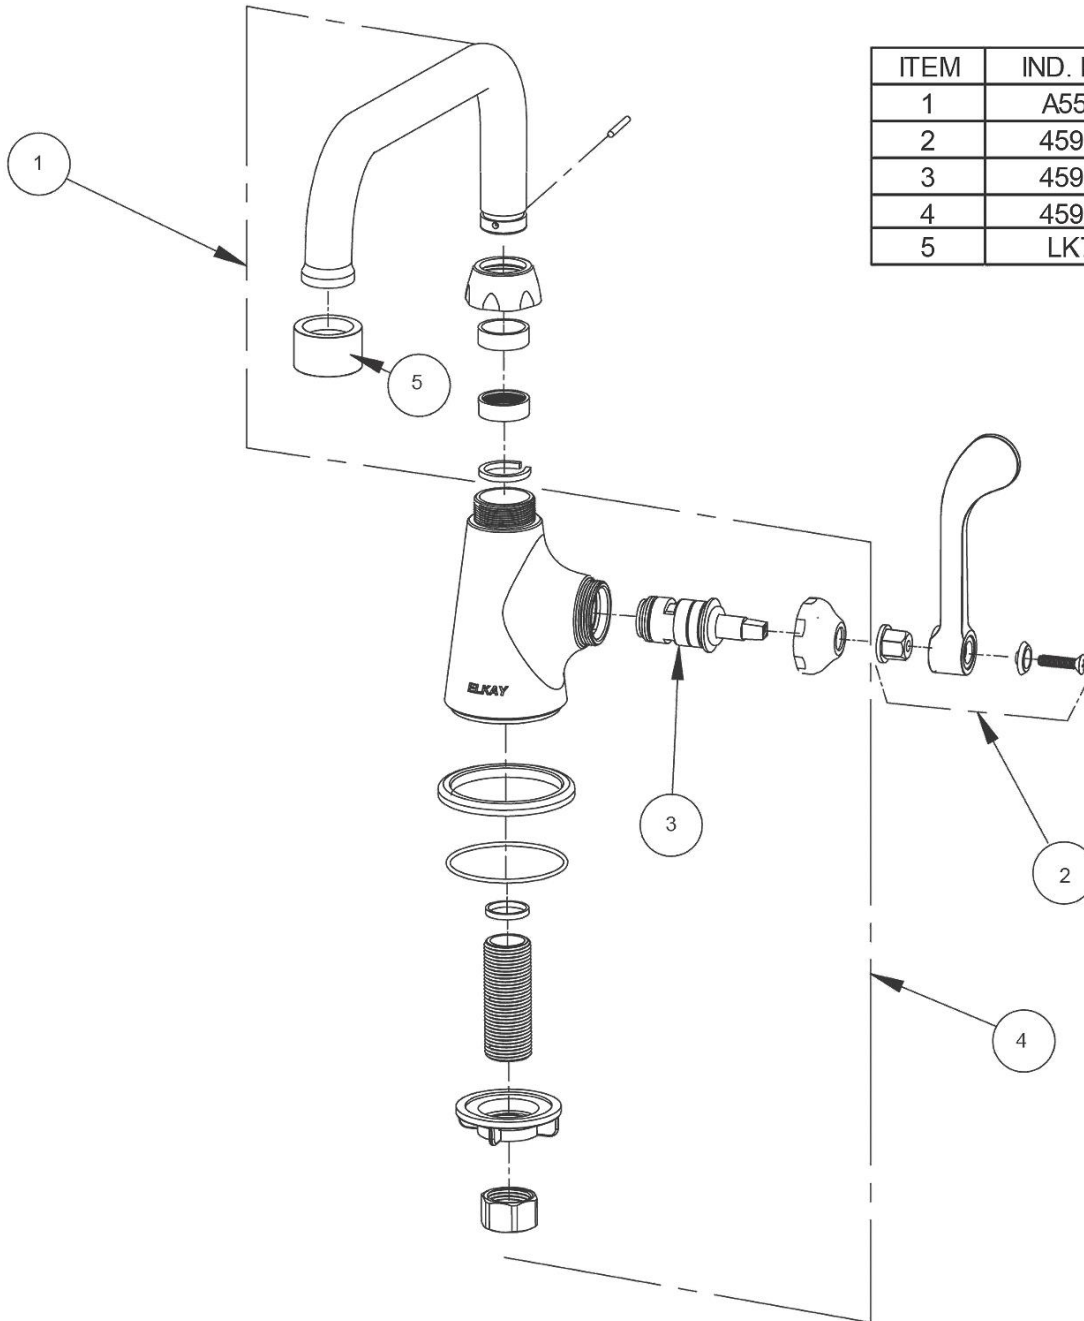

PRODUCT SPECIFICATIONS

Elkay Single Hole with Single Control Faucet with 8" Arc Tube Spout 2" Lever Handle Chrome. Faucet has a flow rate of 1.5 GPM, and is made of Chrome Plated Brass material, with a Quarter Turn Ceramic Disc - Cold valve. Faucet requires 1 faucet holes.

Mounting Type:	Deck Mount
Special Features:	Low Flow Solid Brass Construction Spout swing restriction pin
Finish:	Chrome (CR)
Handle Type:	2" Lever Handle
Deck Clearance:	6-1/2"
Spout Reach:	8"
Spout Height:	9-1/8"
Hole Drillings:	1
Material:	Chrome Plated Brass
Valve Type:	Quarter Turn Ceramic Disc - Cold
Valve Connection:	1/2"-14 NPSM
Flow Rate:	1.5 GPM
Spout Type:	Arc Tube

Product Compliance: ADA & ICC A117.1
ASME A112.18.1/CSA B125.1
NSF 61
NSF 372 (lead free)

Complies with ADA & ICC A117.1 accessibility requirements when installed according to the requirements outlined in these standards.

ITEM	IND. PART	DESCRIPTION
1	A55393	Spout
2	45918C	Handle, 2"
3	45923C	Right Cold Cartridge
4	45927C	Body
5	LK734	2.2 GPM VR Aerator

In keeping with our policy of continuing product improvement, Elkay reserves the right to change product specifications without notice. Please visit elkay.com for the most current version of Elkay product specification sheets. This specification describes an Elkay product with design, quality, and functional benefits to the user. When making a comparison of other producers' offerings, be certain these features are not overlooked.