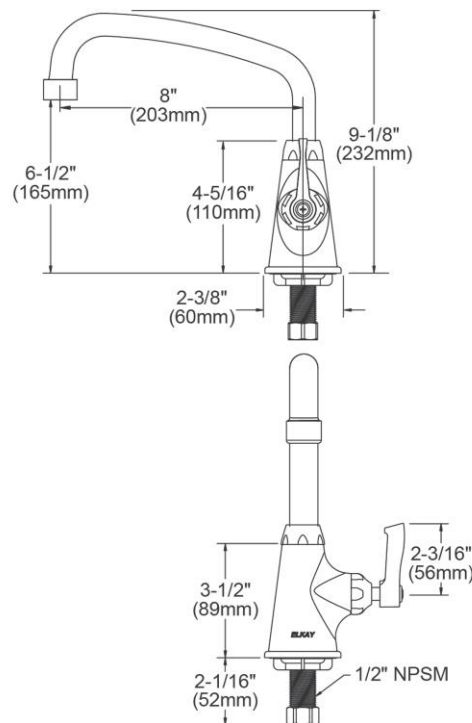

PART: _____ QTY: _____

PROJECT: _____

CONTACT: _____

DATE: _____

NOTES: _____

APPROVAL: _____

In keeping with our policy of continuing product improvement, Elkay reserves the right to change product specifications without notice. Please visit elkay.com for the most current version of Elkay product specification sheets. This specification describes an Elkay product with design, quality, and functional benefits to the user. When making a comparison of other producers' offerings, be certain these features are not overlooked.