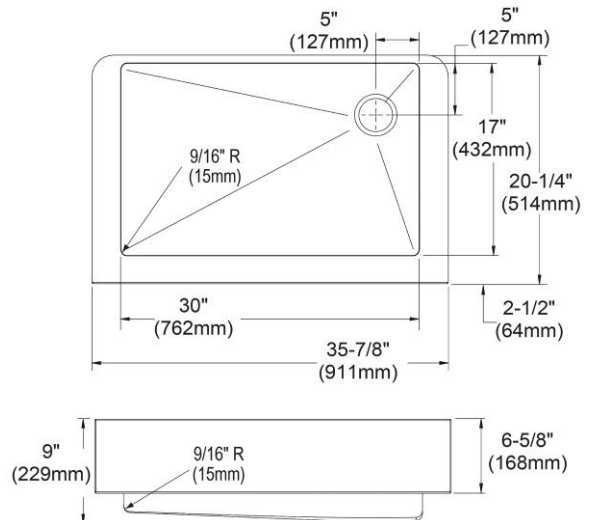

PART: _____ QTY: _____

PROJECT: _____

CONTACT: _____

DATE: _____

NOTES: _____

APPROVAL: _____

In keeping with our policy of continuing product improvement, Elkay reserves the right to change product specifications without notice. Please visit elkay.com for the most current version of Elkay product specification sheets. This specification describes an Elkay product with design, quality, and functional benefits to the user. When making a comparison of other producers' offerings, be certain these features are not overlooked.