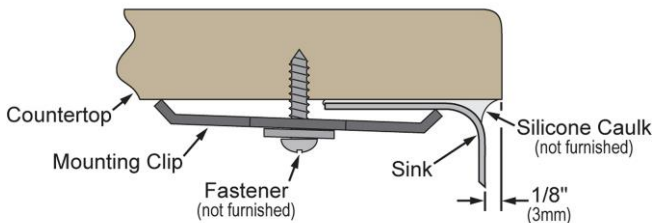

PRODUCT SPECIFICATIONS

Elkay Crosstown® Stainless Steel 35-7/8" x 20-1/4" x 9", Single Bowl Farmhouse Sink. Sink is manufactured from 18 gauge 304 Stainless Steel with a Polished Satin finish, Rear Right drain placement, and Sound Guard.

Installation Type:	Farmhouse
Material:	304 Stainless Steel
Finish:	Polished Satin
Gauge:	18
Sound Deadening:	Sound Guard
Number of Bowls:	1
Sink Dimensions:	35-7/8" x 20-1/4" x 9"
Bowl 1 Dimensions:	30" x 17" x 9"
Drain Size:	3-1/2" (89mm)
Drain Location:	Rear Right
Minimum Cabinet Size:	36"
Mounting Hardware:	Part # 54300008 included

Installation Profile:

1/8" OVERHANG

Designed to affix to the underside of any solid surface countertop.

OPTIONAL ACCESSORIES

Drain:	LKDD, LK35, LK99S
Faucet:	LK3000CR, LK3001CR, LK5000CR, LK5000LS, LK6000CR, LK6000LS
Soap Dispenser:	LK320