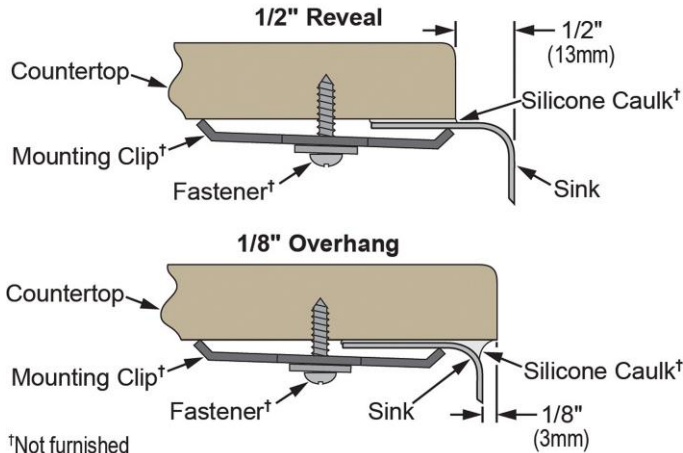

PRODUCT SPECIFICATIONS

Dayton Stainless Steel 31-3/4" x 18-1/4" x 8", Equal Double Bowl Undermount Sink. Sink is manufactured from 18 gauge 300 series Stainless Steel with a Soft Satin finish, Center drain placement, and Bottom only pads.

Installation Type:	Undermount
Material:	300 series Stainless Steel
Finish:	Soft Satin
Gauge:	18
Sound Deadening:	Bottom only pads
Number of Bowls:	2
Sink Dimensions:	31-3/4" x 18-1/4" x 8"
Drain Size:	3-1/2" (89mm)
Drain Location:	Center
Minimum Cabinet Size:	36"
Mounting Hardware:	Undermount brackets sold separately
Cutout Template #:	1000001471

Template is available for download at [elkay.com](#)

Installation Profile:

†Not furnished

Designed to affix to the underside of any solid surface countertop.

OPTIONAL ACCESSORIES

Bottom Grid:	GBG1415SS
Drain:	D1125
Hardware:	LKUCLIP8 (2 Required)
Sinkmate:	LKSMHSL