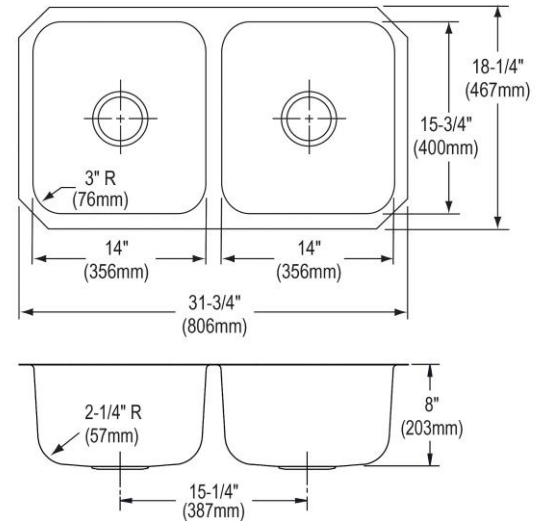

AMERICAN PRIDE. A LIFETIME TRADITION.

Like your family, the Elkay family has values and traditions that endure. For almost a century, Elkay has been a family-owned and operated company, providing thousands of jobs that support our families and communities.

Product Compliance: ASME A112.19.3/CSA B45.4
BUY AMERICAN ACT

Sinks are listed by IAPMO® as meeting the applicable requirements of the Uniform Plumbing Code®, International Plumbing Code®, and

c® National Plumbing Code of Canada.

[Clean and Care Manual (PDF)](#)

[Installation Instructions (PDF)](#)

[Limited Lifetime Warranty (PDF)](#)