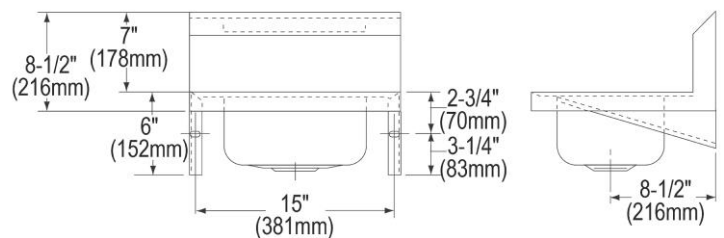

PART: _____ QTY: _____
PROJECT: _____
CONTACT: _____
DATE: _____
NOTES: _____
APPROVAL: _____

In keeping with our policy of continuing product improvement, Elkay reserves the right to change product specifications without notice. Please visit elkay.com for the most current version of Elkay product specification sheets. This specification describes an Elkay product with design, quality, and functional benefits to the user. When making a comparison of other producers' offerings, be certain these features are not overlooked.