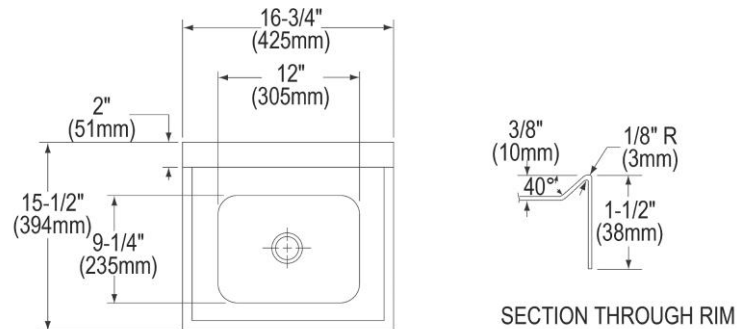

PART: _____ QTY: _____
PROJECT: _____
CONTACT: _____
DATE: _____
NOTES: _____
APPROVAL: _____

In keeping with our policy of continuing product improvement, Elkay reserves the right to change product specifications without notice. Please visit elkay.com for the most current version of Elkay product specification sheets. This specification describes an Elkay product with design, quality, and functional benefits to the user. When making a comparison of other producers' offerings, be certain these features are not overlooked.