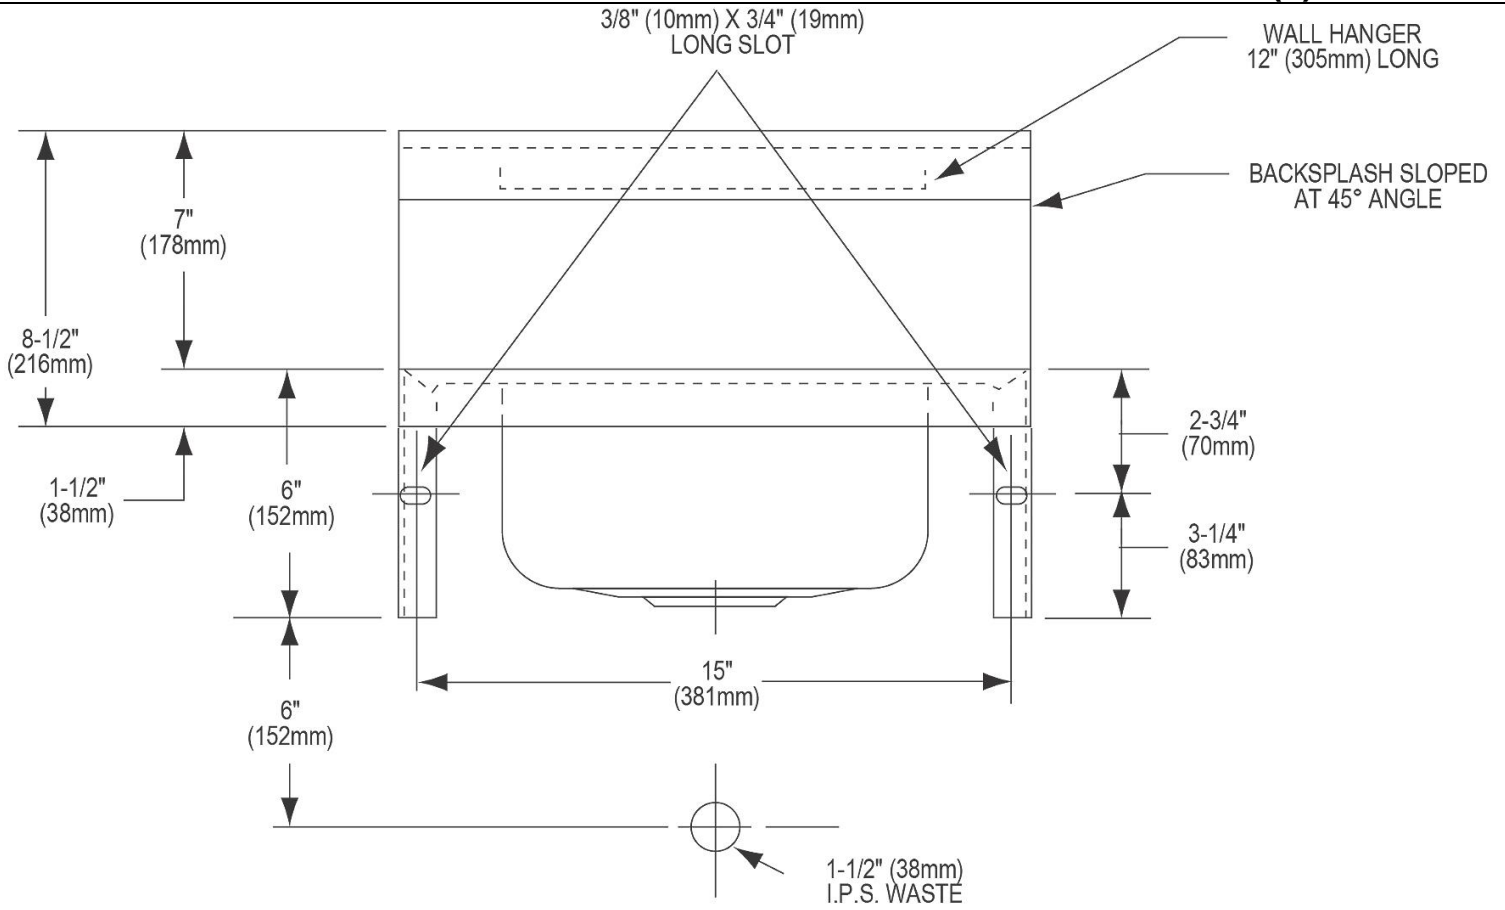

In keeping with our policy of continuing product improvement, Elkay reserves the right to change product specifications without notice. Please visit elkay.com for the most current version of Elkay product specification sheets. This specification describes an Elkay product with design, quality, and functional benefits to the user. When making a comparison of other producers' offerings, be certain these features are not overlooked.