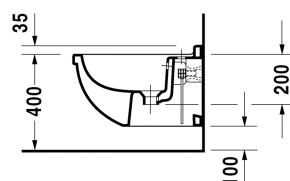

Bidet wall mounted # 2280150000

| < 360 mm > |

| Bidet wall mounted | Dimension | Weight | Order number |
|--|---------------|-----------------|--------------|
| with overflow, with tap platform, Durafix included | | | |
| Colors | | | |
| 00 White Alpin | | | |
| Variant | | | |
| | 360 x 540 mm | 21.000 kilogram | 2280150000 |
| Infobox | | | |
| Durafix for invisible fixation is included in delivery | | | |
| Sanitary ceramics with the special WonderGliss surface finish will remain clean and attractive-looking for a long time to come. When ordering WonderGliss please add a "1" as eleventh digit to the model number. | | | |
| Fixing for wall mounted bidet and wall mounted toilet | Ø 12 x 180 mm | 0.200 kilogram | 006500 |

All drawings contain the necessary measurements which are subject to standard tolerances. They are stated in mm and are non-binding. Exact measurements, in particular for customised installation scenarios, can only be taken from the finished ceramic piece.