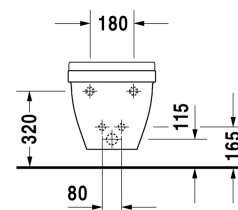

Bidet wall mounted # 2280150000

| < 360 mm > |

| Bidet wall mounted | Dimension | Weight | Order number |
|--|---------------|-----------------|--------------|
| with overflow, with tap platform, Durafix included | | | |
| Colors | | | |
| 00 White Alpin | | | |
| Variant | | | |
| | 360 x 540 mm | 21.000 kilogram | 2280150000 |
| Infobox | | | |
| Durafix for invisible fixation is included in delivery | | | |
| Sanitary ceramics with the special WonderGliss surface finish will remain clean and attractive-looking for a long time to come. When ordering WonderGliss please add a "1" as eleventh digit to the model number. | | | |
| Fixing for wall mounted bidet and wall mounted toilet | Ø 12 x 180 mm | 0.200 kilogram | 006500 |

All drawings contain the necessary measurements which are subject to standard tolerances. They are stated in mm and are non-binding. Exact measurements, in particular for customised installation scenarios, can only be taken from the finished ceramic piece.