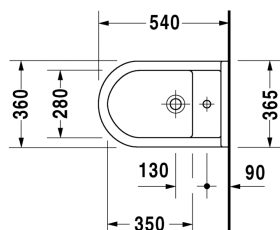

Bidet wall mounted # 2280150000

| < 360 mm > |

| Bidet wall mounted | Dimension | Weight | Order number |
|--|---------------|-----------------|--------------|
| with overflow, with tap platform, Durafix included | | | |
| Colors | | | |
| 00 White Alpin | | | |
| Variant | | | |
| | 360 x 540 mm | 21.000 kilogram | 2280150000 |
| Infobox | | | |
| Durafix for invisible fixation is included in delivery | | | |
| Sanitary ceramics with the special WonderGliss surface finish will remain clean and attractive-looking for a long time to come. When ordering WonderGliss please add a "1" as eleventh digit to the model number. | | | |
| Fixing for wall mounted bidet and wall mounted toilet | Ø 12 x 180 mm | 0.200 kilogram | 006500 |

All drawings contain the necessary measurements which are subject to standard tolerances. They are stated in mm and are non-binding. Exact measurements, in particular for customised installation scenarios, can only be taken from the finished ceramic piece.