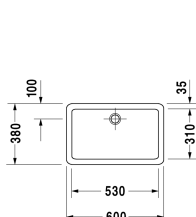

Washbowl # 0455600000

| < 600 mm > |

Washbowl	Dimension	Weight	Order number
ground, without overflow, without tap platform, fixings included, 600 mm			
Colors			
00 White Alpin			
Variant			
☒	600 x 380 mm	14.200 kilogram	0455600000
Sanitary ceramics with the special WonderGliss surface finish will remain clean and attractive-looking for a long time to come. When ordering WonderGliss please add a "1" as eleventh digit to the model number.			
Slotted waste for washbasins without overflow	50 mm	0.300 kilogram	005024
Design Siphon		1.500 kilogram	005036
Suitable products			
Console including drawers 2 drawers beneath console, 2 console supports, 1 cut-out central, 800 x 550 mm	800 x 550 mm		F08521
Console including drawers 3 drawers beneath consoles, 3 console supports, 1 cut-out left side, 1500 x 550 mm	1500 x 550 mm		F08528
Console including drawers 3 drawers beneath consoles, 3 console supports, 1 cut-out right side, 1500 x 550 mm	1500 x 550 mm		F08529
Console including drawers 3 drawers beneath consoles, 3 console supports, 2 cut-outs, 1500 x 550 mm	1500 x 550 mm		F08530
Console including drawers 3 drawers beneath consoles, 3 console supports, 1 siphon cover, 1 cut-out central, 1800 x 550 mm	1800 x 550 mm		F08531
Console including drawers 3 drawers beneath consoles, 3 console supports, 1 cut-out left side, 1800 x 550 mm	1800 x 550 mm		F08532
Console including drawers 3 drawers beneath consoles, 3 console supports, 1 cut-out right side, 1800 x 550 mm	1800 x 550 mm		F08533