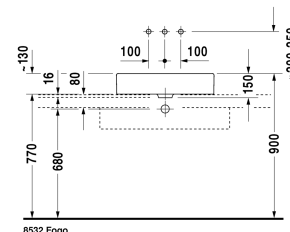

Washbowl # 0455600000

| < 600 mm > |

Washbowl	Dimension	Weight	Order number
ground, without overflow, without tap platform, fixings included, 600 mm			
Colors			
00 White Alpin			
Variant			
☒	600 x 380 mm	14.200 kilogram	0455600000
Sanitary ceramics with the special WonderGliss surface finish will remain clean and attractive-looking for a long time to come. When ordering WonderGliss please add a "1" as eleventh digit to the model number.			
Slotted waste for washbasins without overflow	50 mm	0.300 kilogram	005024
Design Siphon		1.500 kilogram	005036
Suitable products			
Console including drawers 2 drawers beneath console, 2 console supports, 1 cut-out central, 800 x 550 mm	800 x 550 mm		F08521
Console including drawers 3 drawers beneath consoles, 3 console supports, 1 cut-out left side, 1500 x 550 mm	1500 x 550 mm		F08528
Console including drawers 3 drawers beneath consoles, 3 console supports, 1 cut-out right side, 1500 x 550 mm	1500 x 550 mm		F08529
Console including drawers 3 drawers beneath consoles, 3 console supports, 2 cut-outs, 1500 x 550 mm	1500 x 550 mm		F08530
Console including drawers 3 drawers beneath consoles, 3 console supports, 1 siphon cover, 1 cut-out central, 1800 x 550 mm	1800 x 550 mm		F08531
Console including drawers 3 drawers beneath consoles, 3 console supports, 1 cut-out left side, 1800 x 550 mm	1800 x 550 mm		F08532
Console including drawers 3 drawers beneath consoles, 3 console supports, 1 cut-out right side, 1800 x 550 mm	1800 x 550 mm		F08533

All drawings contain the necessary measurements which are subject to standard tolerances. They are stated in mm and are non-binding. Exact measurements, in particular for customised installation scenarios, can only be taken from the finished ceramic piece.