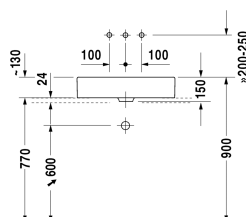

Washbowl # 0455600000

| < 600 mm > |

Washbowl	Dimension	Weight	Order number
ground, without overflow, without tap platform, fixings included, 600 mm			
Colors			
00 White Alpin			
Variant			
☒	600 x 380 mm	14.200 kilogram	0455600000
Sanitary ceramics with the special WonderGliss surface finish will remain clean and attractive-looking for a long time to come. When ordering WonderGliss please add a "1" as eleventh digit to the model number.			
Slotted waste for washbasins without overflow	50 mm	0.300 kilogram	005024
Design Siphon		1.500 kilogram	005036
Suitable products			
Console including drawers 2 drawers beneath console, 2 console supports, 1 cut-out central, 800 x 550 mm	800 x 550 mm		F08521
Console including drawers 3 drawers beneath consoles, 3 console supports, 1 cut-out left side, 1500 x 550 mm	1500 x 550 mm		F08528
Console including drawers 3 drawers beneath consoles, 3 console supports, 1 cut-out right side, 1500 x 550 mm	1500 x 550 mm		F08529
Console including drawers 3 drawers beneath consoles, 3 console supports, 2 cut-outs, 1500 x 550 mm	1500 x 550 mm		F08530
Console including drawers 3 drawers beneath consoles, 3 console supports, 1 siphon cover, 1 cut-out central, 1800 x 550 mm	1800 x 550 mm		F08531
Console including drawers 3 drawers beneath consoles, 3 console supports, 1 cut-out left side, 1800 x 550 mm	1800 x 550 mm		F08532
Console including drawers 3 drawers beneath consoles, 3 console supports, 1 cut-out right side, 1800 x 550 mm	1800 x 550 mm		F08533

All drawings contain the necessary measurements which are subject to standard tolerances. They are stated in mm and are non-binding. Exact measurements, in particular for customised installation scenarios, can only be taken from the finished ceramic piece.