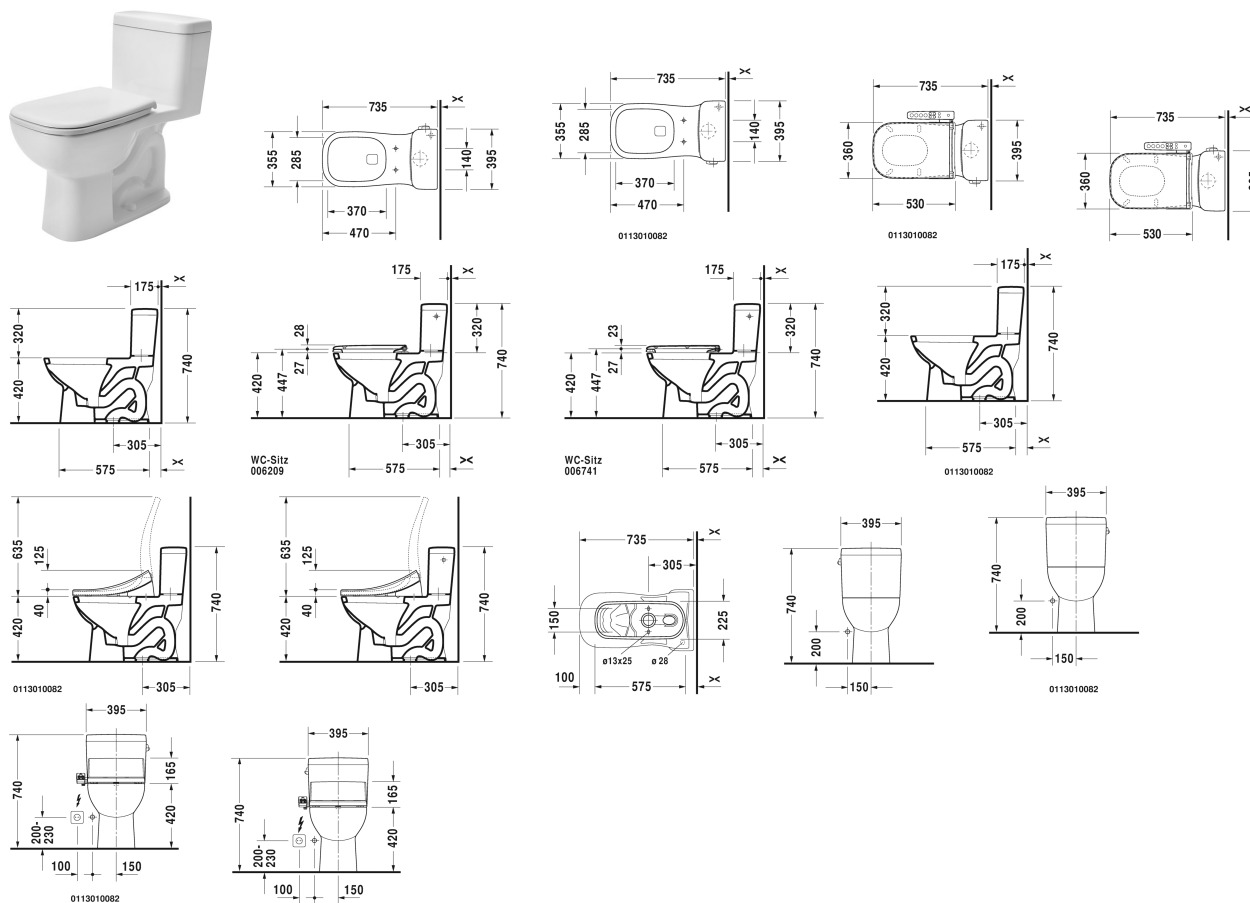

One-piece toilet # 011301..01

| < 395 mm > |

One-piece toilet	Dimension	Weight	Order number
US-version, elongated with syphonic jet action, 305 mm/12" rough-in, vertical outlet, 1,28 gpf (4,8 pf)			
<b>Colors</b>			
00 White Alpin 20 HygieneGlaze (an antibacterial ceramic glaze that provides almost indefinite effectiveness)			
<b>Variant</b>			
• with Single Flush mechanism with side lever left	395 x 735 mm	39.500 kilogram	011301..01
Mounting set for One-piece and Two-piece toilets, 1/2", ASIA-version		0.480 kilogram	001418
Mounting set for One-piece and Two-piece toilets, Outflow 3/8" - external thread, Wall Connection 1/2" - internal thread, 1/2", US-version		0.480 kilogram	001431

One-piece toilet # 011301..01

|< 395 mm >|

Suitable products	
Toilet seat and cover elongated, hinges stainless steel, without soft closure,	006741
Toilet seat and cover elongated, hinges stainless steel, removable, with soft closure,	006209

*All drawings contain the necessary measurements which are subject to standard tolerances. They are stated in mm and are non-binding. Exact measurements, in particular for customised installation scenarios, can only be taken from the finished ceramic piece.*