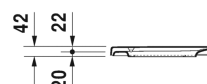

## Toilet seat and cover # 0063810037

Toilet seat and cover	Dimension	Weight	Order number
hinges stainless steel, without soft closure			
<b>Colors</b>			
00 White Alpin			
<b>Variant</b>			
		2.300 kilogram	0063810037
<b>Suitable products</b>			
Toilet close-coupled washdown model, (without cistern), fixings included, vertical outlet, 360 x 655 mm	360 x 655 mm		012601
Toilet close-coupled washdown model, (without cistern), fixings included, horizontal outlet, 360 x 655 mm	360 x 655 mm		012609
Toilet close-coupled (without cistern), washdown model, fixings included, 360 x 655 mm	360 x 655 mm		012809
Toilet floor standing for independent water supply, washdown model, fixings included, horizontal outlet, 6,0 l, 360 x 560 mm	360 x 560 mm		012409
Toilet wall mounted Compact washdown model, 360 x 485 mm	360 x 485 mm		220209
Toilet wall mounted Comfort washdown model, seat height + 50 mm, 360 x 545 mm	360 x 545 mm		221509
Toilet wall mounted Fixation clearance 230 mm, washdown model, 360 x 540 mm	360 x 540 mm		220609
Toilet wall mounted washdown model, Durafix included, 360 x 540 mm	360 x 540 mm		222509
Toilet wall mounted Compact washdown model, Durafix included, 360 x 485 mm	360 x 485 mm		222709
Toilet wall mounted Duravit Rimless® rimless, washdown model, Durafix included, 360 x 540 mm	360 x 540 mm		252709

All drawings contain the necessary measurements which are subject to standard tolerances. They are stated in mm and are non-binding. Exact measurements, in particular for customised installation scenarios, can only be taken from the finished ceramic piece.