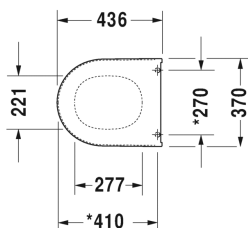

## Toilet seat and cover # 0063810037

Toilet seat and cover	Dimension	Weight	Order number
hinges stainless steel, without soft closure			
<b>Colors</b>			
00 White Alpin			
<b>Variant</b>			
		2.300 kilogram	0063810037
<b>Suitable products</b>			
Toilet close-coupled washdown model, (without cistern), fixings included, vertical outlet, 360 x 655 mm	360 x 655 mm		012601
Toilet close-coupled washdown model, (without cistern), fixings included, horizontal outlet, 360 x 655 mm	360 x 655 mm		012609
Toilet close-coupled (without cistern), washdown model, fixings included, 360 x 655 mm	360 x 655 mm		012809
Toilet floor standing for independent water supply, washdown model, fixings included, horizontal outlet, 6,0 l, 360 x 560 mm	360 x 560 mm		012409
Toilet wall mounted Compact washdown model, 360 x 485 mm	360 x 485 mm		220209
Toilet wall mounted Comfort washdown model, seat height + 50 mm, 360 x 545 mm	360 x 545 mm		221509
Toilet wall mounted Fixation clearance 230 mm, washdown model, 360 x 540 mm	360 x 540 mm		220609
Toilet wall mounted washdown model, Durafix included, 360 x 540 mm	360 x 540 mm		222509
Toilet wall mounted Compact washdown model, Durafix included, 360 x 485 mm	360 x 485 mm		222709
Toilet wall mounted Duravit Rimless® rimless, washdown model, Durafix included, 360 x 540 mm	360 x 540 mm		252709

All drawings contain the necessary measurements which are subject to standard tolerances. They are stated in mm and are non-binding. Exact measurements, in particular for customised installation scenarios, can only be taken from the finished ceramic piece.