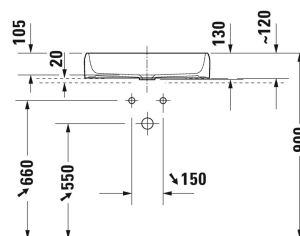

Qatego Washbowl # 238360..79 / 238360..79

| < 600 mm > |

Washbowl	Dimension	Weight	Order number
ground, without overflow, without tap platform, fixings included			
Colors			
00 White Alpin 20 HygieneGlaze (an antibacterial ceramic glaze that provides almost indefinite effectiveness)			
Variant			
☒	600 x 400 mm	12.400 kilogram	238360..79
☒	600 x 400 mm	12.400 kilogram	238360..79
Accessory			
Slotted waste for washbasins without overflow	50 mm	0.300 kilogram	005024
Suitable products			
Console 1 console with one cut-out, Width min. see ordering information, Width max 2000 mm, price per section of 100 mm, 550 mm basic price till 800 mm, 550 mm			DS828C
Console 1 console with two cut-outs, Width min. see ordering information, Width max 2000 mm, price per section of 100 mm, 550 mm basic price till 800 mm, 550 mm			DS829C
Vanity unit wall-mounted 1 drawer, 1 pull-out compartment, upper drawer including cut-out for siphon and siphon cover, 1 console with one cut-out, 800 x 550 mm	800 x 550 mm		QA4730
Vanity unit wall-mounted 1 drawer, 1 pull-out compartment, upper drawer including cut-out for siphon and siphon cover, 1 console with one cut-out, 1000 x 550 mm	1000 x 550 mm		QA4731
Vanity unit wall-mounted 1 drawer, 1 pull-out compartment, upper drawer including cut-out for siphon and siphon cover, 1 console with one cut-out, 1200 x 550 mm	1200 x 550 mm		QA4732
Vanity unit wall-mounted 2 drawers, 2 pull-out compartments, 1 console with one cut-out, 1400 x 550 mm	1400 x 550 mm		QA4765
Vanity unit wall-mounted 2 drawers, 2 pull-out compartments, 1 console with one cut-out, 1400 x 550 mm	1400 x 550 mm		QA4766
Vanity unit wall-mounted 2 drawers, 2 pull-out compartments, upper drawer including cut-out for siphon and siphon cover, 1 console with two cut-outs, 1400 x 550 mm	1400 x 550 mm		QA4767