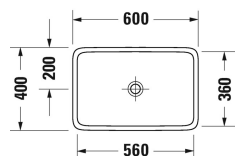

Qatego Washbowl # 238360..79 / 238360..79

| < 600 mm > |

Washbowl	Dimension	Weight	Order number
ground, without overflow, without tap platform, fixings included			
Colors			
00 White Alpin 20 HygieneGlaze (an antibacterial ceramic glaze that provides almost indefinite effectiveness)			
Variant			
☒	600 x 400 mm	12.400 kilogram	238360..79
☒	600 x 400 mm	12.400 kilogram	238360..79
Accessory			
Slotted waste for washbasins without overflow	50 mm	0.300 kilogram	005024
Suitable products			
Console 1 console with one cut-out, Width min. see ordering information, Width max 2000 mm, price per section of 100 mm, 550 mm basic price till 800 mm, 550 mm			DS828C
Console 1 console with two cut-outs, Width min. see ordering information, Width max 2000 mm, price per section of 100 mm, 550 mm basic price till 800 mm, 550 mm			DS829C
Vanity unit wall-mounted 1 drawer, 1 pull-out compartment, upper drawer including cut-out for siphon and siphon cover, 1 console with one cut-out, 800 x 550 mm	800 x 550 mm		QA4730
Vanity unit wall-mounted 1 drawer, 1 pull-out compartment, upper drawer including cut-out for siphon and siphon cover, 1 console with one cut-out, 1000 x 550 mm	1000 x 550 mm		QA4731
Vanity unit wall-mounted 1 drawer, 1 pull-out compartment, upper drawer including cut-out for siphon and siphon cover, 1 console with one cut-out, 1200 x 550 mm	1200 x 550 mm		QA4732
Vanity unit wall-mounted 2 drawers, 2 pull-out compartments, 1 console with one cut-out, 1400 x 550 mm	1400 x 550 mm		QA4765
Vanity unit wall-mounted 2 drawers, 2 pull-out compartments, 1 console with one cut-out, 1400 x 550 mm	1400 x 550 mm		QA4766
Vanity unit wall-mounted 2 drawers, 2 pull-out compartments, upper drawer including cut-out for siphon and siphon cover, 1 console with two cut-outs, 1400 x 550 mm	1400 x 550 mm		QA4767