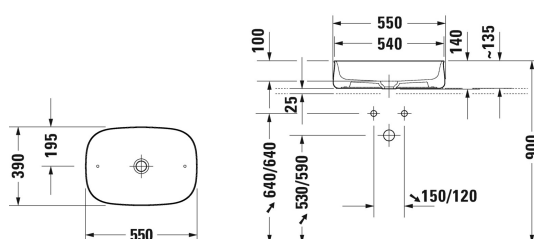

Zencha Washbowl # 237355..79 / 237355..79 / 237355..79 / 237355..79

| < 550 mm > |

Washbowl	Dimension	Weight	Order number
ground, without overflow, without tap platform, ceramic covered slotted waste included, fixings included			
Colors			
00 White Alpin 13 Anthracite Matt 32 White Satin Matt 67 Grey Satin Matt			
Variant			
☒	550 x 390 mm	11.200 kilogram	237355..79
☒	550 x 390 mm	11.200 kilogram	237355..79
☒	550 x 390 mm	11.200 kilogram	237355..79
☒	550 x 390 mm	11.200 kilogram	237355..79
Infobox			
Made from DuraCeram, * When using this siphon please observe outlet height from upper surface of finished floor to centre of outlet in accordance with the technical specification sheet			
Sanitary ceramics with the special WonderGliss surface finish will remain clean and attractive-looking for a long time to come. When ordering WonderGliss please add a "1" as eleventh digit to the model number.			
Suitable products			
Vanity unit wall-mounted 1 pull-out compartment, countertop including one cut-out, for 1 above counter basin central, 800 x 550 mm	800 x 550 mm		KT6694
Vanity unit wall-mounted 1 pull-out compartment, countertop including one cut-out, for 1 above counter basin central, 1000 x 550 mm	1000 x 550 mm		KT6695
Vanity unit wall-mounted 1 pull-out compartment, countertop including one cut-out, for 1 above counter basin central, 1200 x 550 mm	1200 x 550 mm		KT6696
Vanity unit wall-mounted 2 pull-out compartments, 1 countertop with one cut-out or two cut-outs, for 1 or 2 above counter basins, 1400 x 550 mm	1400 x 550 mm		KT6697 B/L/R