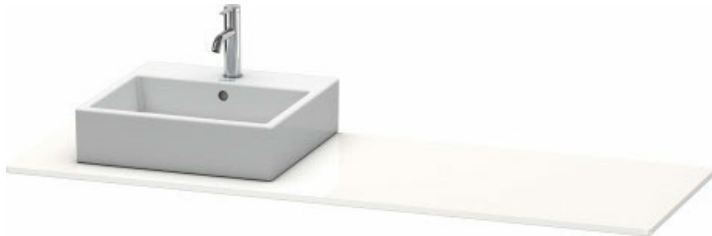

XSquare Console # XS060H L/R

| < 63" Inch > |

Console	Dimension	Weight	Order number
for vanity units with console, 1 countertop with one cut-out left or right			
Colors			
M07 Concrete Gray Matte (Decor) M09 Light Blue Matte (Decor) M18 White Matte M22 White High Gloss (Decor) M36 White Satin Matte (Lacquer) M38 Dolomiti Gray High Gloss (Lacquer) M39 Nordic White Satin Matte (Lacquer) M40 Black High Gloss (Lacquer) M43 Basalt Matte (Decor) M47 Stone Blue High Gloss (Lacquer) M49 Graphite Matt (Decor) M60 Taupe Satin Matte (Lacquer) M75 Linen (Decor) M85 White High Gloss (Lacquer) M86 Cappuccino High Gloss (Lacquer) M89 Flannel Gray High Gloss (Lacquer) M90 Flannel Gray Satin Matte (Lacquer) M91 Taupe Matte (Decor) M92 Stone Gray Satin Matte (Lacquer) M94 Aubergine Satin Matte (Lacquer) M97 Light Blue Satin Matte (Lacquer) M98 Night Blue Satin Matte (Lacquer)			
Variant			
	63" x 21 5/8" Inch		XS060H L/R
Infobox			
Installation instructions, please see vanity unit, Required specification for ordering:, - Position of washbowl			
Suitable products			
Vanity unit for console wall-mounted 2 pull-out compartments, 63" x 21 5/8" Inch	63" x 21 5/8" Inch		XS4904 R/L
Vanity unit for console wall-mounted 4 drawers, 63" x 21 5/8" Inch	63" x 21 5/8" Inch		XS4914 L/R
Vanity unit for console floorstanding 4 pull-out compartments, integrated legs with height adjustment, 63" x 21 5/8" Inch	63" x 21 5/8" Inch		XS4924 L/R