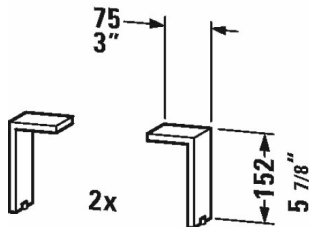

**Accessories Legs # UV999100000**

| &lt; 5 7/8" Inch &gt; |

Legs	Dimension	Weight	Order number
Aluminum Matte, 2 pieces			
<b>Colors</b>			
MAX Aluminium Matt			
<b>Variant</b>			
	5 7/8" x 1 3/4" x 3/8" Inch		UV999100000
<b>Suitable products</b>			
Vanity unit floorstanding 2 pull-out compartments, upper drawer including cut-out for siphon and siphon cover, for ME by Starck # 233663, 24 3/8" x 19" Inch	24 3/8" x 19" Inch		LC6625
Vanity unit floorstanding 2 pull-out compartments, upper drawer including cut-out for siphon and siphon cover, for ME by Starck # 233683, 32 1/4" x 19" Inch	32 1/4" x 19" Inch		LC6626
Vanity unit floorstanding 2 pull-out compartments, for P3 Comforts # 233265, 24 3/8" x 19" Inch	24 3/8" x 19" Inch		LC6600
Vanity unit floorstanding 2 pull-out compartments, upper drawer including cut-out for siphon and siphon cover, for ME by Starck # 233610, 40 1/8" x 19" Inch	40 1/8" x 19" Inch		LC6627
Vanity unit floorstanding 2 pull-out compartments, upper drawer including cut-out for siphon and siphon cover, for ME by Starck # 233612, 236112, 48" x 19" Inch	48" x 19" Inch		LC6628
Vanity unit floorstanding 2 pull-out compartments, for P3 Comforts # 233285, 233385, 233485, 32 1/4" x 19" Inch	32 1/4" x 19" Inch		LC6601
Vanity unit floorstanding 2 pull-out compartments, for P3 Comforts # 233210, 233310, 233410, 40 1/8" x 19" Inch	40 1/8" x 19" Inch		LC6602
Vanity unit floorstanding 2 pull-out compartments, for P3 Comforts # 233212, 233312, 233412, 48" x 19" Inch	48" x 19" Inch		LC6603
Semi-tall cabinet 1 door, 3 glass shelves with Aluminum brackets, 15 3/4" x 9 1/2" Inch	15 3/4" x 9 1/2" Inch		LC1168 L/R
Semi-tall cabinet 1 door, 3 glass shelves with Aluminum brackets, 19 5/8" x 9 1/2" Inch	19 5/8" x 9 1/2" Inch		LC1169 L/R