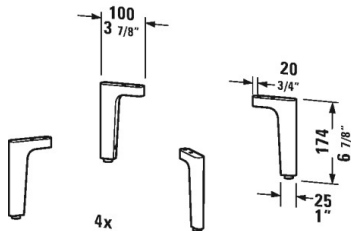

Accessories Legs # UV991900000

|< 3/4" Inch >|

Legs	Dimension	Weight	Order number
Chrome, 4 pieces			
Colors			
10 Chrome			
Variant			
	3/4" x 1" Inch		UV991900000
Suitable products			
Vanity unit floorstanding 2 drawers, upper drawer including cut-out for siphon and siphon cover, for Happy D.2 # 231860 (not ground), 22 5/8" x 18 7/8" Inch	22 5/8" x 18 7/8" Inch		H26371
Vanity unit floorstanding 2 drawers, upper drawer including cut-out for siphon and siphon cover, for Happy D.2 # 231865 (not ground), 24 5/8" x 18 7/8" Inch	24 5/8" x 18 7/8" Inch		H26372
Vanity unit floorstanding 2 drawers, upper drawer including cut-out for siphon and siphon cover, for Happy D.2 # 231880 (not ground), 30 1/2" x 18 7/8" Inch	30 1/2" x 18 7/8" Inch		H26373
Vanity unit floorstanding 2 drawers, upper drawer including cut-out for siphon and siphon cover, for Happy D.2 # 231810 (not ground), 38 3/8" x 18 7/8" Inch	38 3/8" x 18 7/8" Inch		H26374
Vanity unit floorstanding 2 drawers, upper drawer including cut-out for siphon and siphon cover, for Happy D.2 # 231812 (not ground), 46 1/4" x 18 7/8" Inch	46 1/4" x 18 7/8" Inch		H26375

All drawings contain the necessary measurements which are subject to standard tolerances. They are stated in inch & mm and are non-binding. Exact measurements, in particular for customized installation scenarios, can only be taken from the finished ceramic piece.