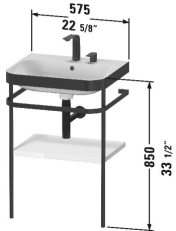

**Happy D.2 Plus Furniture washbasin c-bonded with metal console
floorstanding # HP4735 E/N/O/T**

| < 22 5/8" Inch > |

Furniture washbasin c-bonded with metal console floorstanding	Dimension	Weight	Order number
1 wooden shelf, 1 towel rail, furniture washbasin Happy D.2 Plus included, with overflow, with faucet deck, acrylic cover below faucet deck, ceramic covered push-open waste included, metal console with integrated height adjustment			
Colors			
M22 White High Gloss (Decor) M36 White Satin Matte (Lacquer) M39 Nordic White Satin Matte (Lacquer) M60 Taupe Satin Matte (Lacquer) M69 Brushed Walnut (Real wood veneer) M71 Mediterranean Oak (Real wood veneer) M75 Linen (Decor) M80 Graphite Super Matte M92 Stone Gray Satin Matte (Lacquer) M97 Light Blue Satin Matte (Lacquer) M98 Night Blue Satin Matte (Lacquer)			
Variant			
	22 5/8" x 19 1/4" Inch		HP4735 E/N/O/T
Infobox			
The c-bonded frame is permanently bonded to the washbasin and delivered together with the disassembled metal console in one packaging unit, Washbasin not available with WonderGliss, Ceramic is additionally mounted to the wall, Hanger bolts for installation are not included in the delivery, please follow mounting instruction, Design siphon # 005036 is recommended, Required specification for ordering:,- Finish of the wooden shelf			

All drawings contain the necessary measurements which are subject to standard tolerances. They are stated in inch & mm and are non-binding. Exact measurements, in particular for customized installation scenarios, can only be taken from the finished ceramic piece.