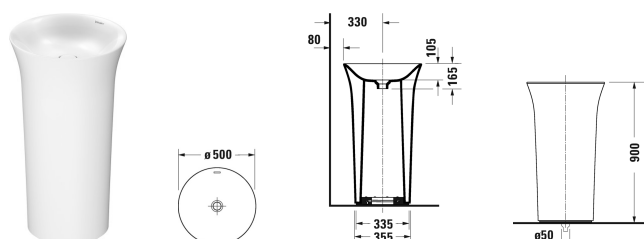

White Tulip Washbasin freestanding # 2703500070

| < Ø 500 mm > |

Washbasin freestanding	Dimension	Weight	Order number
ground, without overflow, without tap platform, with opening for floor connection, fixings included, siphon inclusive, ceramic waste cover included, Mounting materials included, Ø 500 mm			
Colors			
00 White Alpin			
Variant			
☒	Ø 500 mm	42.000 kilogram	2703500070
Sanitary ceramics with the special WonderGliss surface finish will remain clean and attractive-looking for a long time to come. When ordering WonderGliss please add a "1" as eleventh digit to the model number.			
Recommended faucets			
Single lever basin mixer XL ceramic cartridge, Projection 166 mm, flexible connection hoses 9,53 mm (3/8"), aerator adjustable, normal spray, recommended operating pressure 1 - 5 bar, with pop-up waste set,			C11040001
Single lever basin mixer for concealed installation normal spray, ceramic cartridge, aerator adjustable, connection type: basic set for concealed installation, includes: visible parts, recommended operating pressure 1 - 5 bar, Projection 174 mm,			C11070003
Single lever basin mixer XL ceramic cartridge, Projection 166 mm, aerator adjustable, normal spray, recommended operating pressure 1 - 5 bar, without pop-up waste set, flexible connection hoses 9,53 mm (3/8"),			C11040002
Single lever basin mixer for concealed installation normal spray, ceramic cartridge, aerator adjustable, connection type: basic set for concealed installation, includes: visible parts, recommended operating pressure 1 - 5 bar, Projection 225 mm,			C11070004

All drawings contain the necessary measurements which are subject to standard tolerances. They are stated in mm and are non-binding. Exact measurements, in particular for customised installation scenarios, can only be taken from the finished ceramic piece.