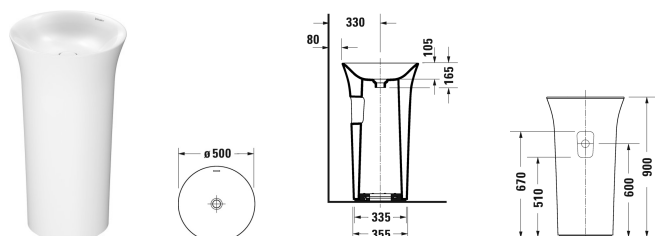

White Tulip Washbasin freestanding # 2702500070

| < Ø 500 mm > |

Washbasin freestanding	Dimension	Weight	Order number
ground, without overflow, without tap platform, with opening for wall connection, fixings included, siphon inclusive, ceramic waste cover included, Mounting materials included, Ø 500 mm			
Colors			
00 White Alpin			
Variant			
☒	Ø 500 mm	42.000 kilogram	2702500070
Sanitary ceramics with the special WonderGliss surface finish will remain clean and attractive-looking for a long time to come. When ordering WonderGliss please add a "1" as eleventh digit to the model number.			
Recommended faucets			
Single lever basin mixer XL ceramic cartridge, Projection 166 mm, flexible connection hoses 9,53 mm (3/8"), aerator adjustable, normal spray, recommended operating pressure 1 - 5 bar, with pop-up waste set,			C11040001
Single lever basin mixer for concealed installation normal spray, ceramic cartridge, aerator adjustable, connection type: basic set for concealed installation, includes: visible parts, recommended operating pressure 1 - 5 bar, Projection 174 mm,			C11070003
Single lever basin mixer XL ceramic cartridge, Projection 166 mm, aerator adjustable, normal spray, recommended operating pressure 1 - 5 bar, without pop-up waste set, flexible connection hoses 9,53 mm (3/8"),			C11040002
Single lever basin mixer for concealed installation normal spray, ceramic cartridge, aerator adjustable, connection type: basic set for concealed installation, includes: visible parts, recommended operating pressure 1 - 5 bar, Projection 225 mm,			C11070004

All drawings contain the necessary measurements which are subject to standard tolerances. They are stated in mm and are non-binding. Exact measurements, in particular for customised installation scenarios, can only be taken from the finished ceramic piece.