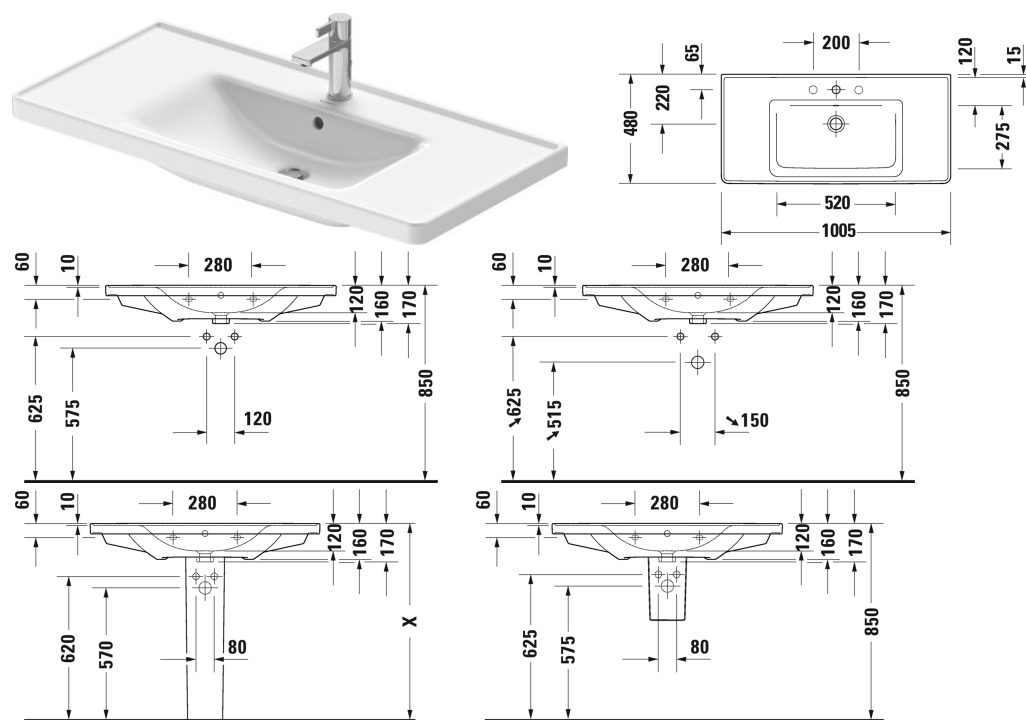

D-Neo Washbasin, furniture washbasin # 2367100000 / 2367100060

|< 1005 mm >|

Washbasin, furniture washbasin	Dimension	Weight	Order number
with overflow, with tap platform, underneath glazed, 1005 mm			
Colors			
00 White Alpin			
Variant			
●	1005 x 480 mm	27.000 kilogram	2367100000
⊗	1005 x 480 mm	27.000 kilogram	2367100060
Sanitary ceramics with the special WonderGliss surface finish will remain clean and attractive-looking for a long time to come. When ordering WonderGliss please add a "1" as eleventh digit to the model number.			
Push-open waste for washbasins with overflow		0.400 kilogram	005052
Design Siphon		1.500 kilogram	005036
Siphon for washbasin with outlet pipe 300 mm	32,75 mm	0.600 kilogram	005026
Suitable products