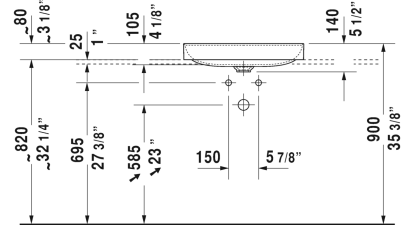

DuraSquare Washbowl # 2355600000

< 23 5/8" Inch >

Washbowl	Dimension	Weight	Order number
ground, without overflow, without faucet deck, ceramic covered slotted waste included, hardware included, 23 5/8" Inch			
Colors			
00 White			
Variant			
☒	23 5/8" x 13 5/8" Inch	26 lb	2355600000
Infobox			
Made of DuraCeram			
Sanitary ceramics with the special WonderGliss surface finish will remain clean and attractive-looking for a long time to come. When ordering WonderGliss please add a "1" as eleventh digit to the model number.			
Design Siphon		3.3 lb	005036
Suitable products			
Vanity unit for console Compact 2 drawers, upper drawer including cut-out for siphon and siphon cover, 27 1/2" x 17 5/8" Inch	27 1/2" x 17 5/8" Inch		VE5606
Vanity unit for console Compact 2 drawers, upper drawer including cut-out for siphon and siphon cover, 31 1/2" x 17 5/8" Inch	31 1/2" x 17 5/8" Inch		VE5607
Vanity unit for console Compact 2 drawers, upper drawer including cut-out for siphon and siphon cover, 35 3/8" x 17 5/8" Inch	35 3/8" x 17 5/8" Inch		VE5608
Vanity unit for console Compact 2 drawers, upper drawer including cut-out for siphon and siphon cover, 39 3/8" x 17 5/8" Inch	39 3/8" x 17 5/8" Inch		VE5609
Vanity unit for console 2 drawers, upper drawer including cut-out for siphon and siphon cover, 27 1/2" x 20 3/8" Inch	27 1/2" x 20 3/8" Inch		VE5616

All drawings contain the necessary measurements which are subject to standard tolerances. They are stated in inch & mm and are non-binding. Exact measurements, in particular for customized installation scenarios, can only be taken from the finished ceramic piece.