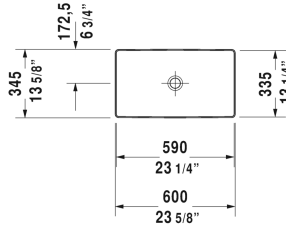

DuraSquare Washbowl # 2355600000

< 23 5/8" Inch >

Washbowl	Dimension	Weight	Order number
ground, without overflow, without faucet deck, ceramic covered slotted waste included, hardware included, 23 5/8" Inch			
Colors			
00 White			
Variant			
☒	23 5/8" x 13 5/8" Inch	26 lb	2355600000
Infobox			
Made of DuraCeram			
Sanitary ceramics with the special WonderGliss surface finish will remain clean and attractive-looking for a long time to come. When ordering WonderGliss please add a "1" as eleventh digit to the model number.			
Design Siphon		3.3 lb	005036
Suitable products			
Vanity unit for console Compact 2 drawers, upper drawer including cut-out for siphon and siphon cover, 27 1/2" x 17 5/8" Inch	27 1/2" x 17 5/8" Inch		VE5606
Vanity unit for console Compact 2 drawers, upper drawer including cut-out for siphon and siphon cover, 31 1/2" x 17 5/8" Inch	31 1/2" x 17 5/8" Inch		VE5607
Vanity unit for console Compact 2 drawers, upper drawer including cut-out for siphon and siphon cover, 35 3/8" x 17 5/8" Inch	35 3/8" x 17 5/8" Inch		VE5608
Vanity unit for console Compact 2 drawers, upper drawer including cut-out for siphon and siphon cover, 39 3/8" x 17 5/8" Inch	39 3/8" x 17 5/8" Inch		VE5609
Vanity unit for console 2 drawers, upper drawer including cut-out for siphon and siphon cover, 27 1/2" x 20 3/8" Inch	27 1/2" x 20 3/8" Inch		VE5616

All drawings contain the necessary measurements which are subject to standard tolerances. They are stated in inch & mm and are non-binding. Exact measurements, in particular for customized installation scenarios, can only be taken from the finished ceramic piece.