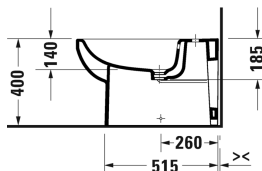

Duravit No.1 Bidet floor standing # 22971000002

|< 370 mm >|

| Bidet floor standing | Dimension | Weight | Order number |
|--|--------------|-----------------|--------------|
| with overflow, with tap platform, fixings included | | | |
| Colors | | | |
| 00 White Alpin | | | |
| Variant | | | |
| | 370 x 650 mm | 30.100 kilogram | 22971000002 |

All drawings contain the necessary measurements which are subject to standard tolerances. They are stated in mm and are non-binding. Exact measurements, in particular for customised installation scenarios, can only be taken from the finished ceramic piece.