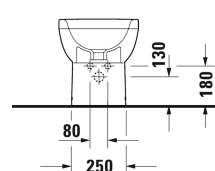

Duravit No.1 Bidet floor standing # 22971000002

|< 370 mm >|

| Bidet floor standing | Dimension | Weight | Order number |
|--|--------------|-----------------|--------------|
| with overflow, with tap platform, fixings included | | | |
| Colors | | | |
| 00 White Alpin | | | |
| Variant | | | |
| | 370 x 650 mm | 30.100 kilogram | 22971000002 |

All drawings contain the necessary measurements which are subject to standard tolerances. They are stated in mm and are non-binding. Exact measurements, in particular for customised installation scenarios, can only be taken from the finished ceramic piece.