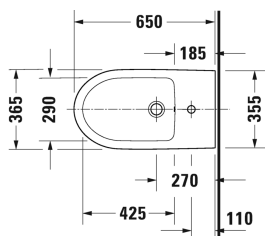

Duravit No.1 Bidet floor standing # 22971000002

|< 370 mm >|

| Bidet floor standing | Dimension | Weight | Order number |
|--|--------------|-----------------|--------------|
| with overflow, with tap platform, fixings included | | | |
| Colors | | | |
| 00 White Alpin | | | |
| Variant | | | |
| | 370 x 650 mm | 30.100 kilogram | 22971000002 |

All drawings contain the necessary measurements which are subject to standard tolerances. They are stated in mm and are non-binding. Exact measurements, in particular for customised installation scenarios, can only be taken from the finished ceramic piece.