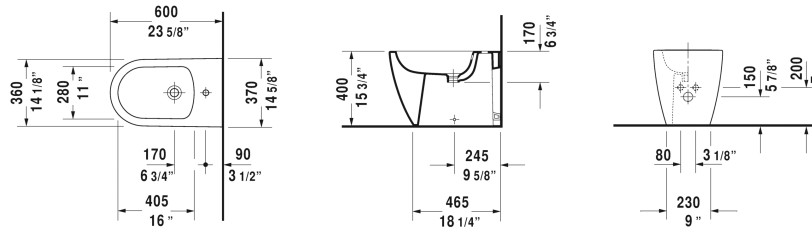

ME by Starck Bidet floorstanding # 228910..00

| < 14 5/8" Inch > |

Bidet floorstanding	Dimension	Weight	Order number
back-to-wall, with overflow, with faucet deck, hardware included			
Colors			
00 White 32 White Satin Matte			
Variant			
	14 5/8" x 23 5/8" Inch	59.2 lb	228910..00
Sanitary ceramics with the special WonderGliss surface finish will remain clean and attractive-looking for a long time to come. When ordering WonderGliss please add a "1" as eleventh digit to the model number.			
Siphon for bidet with extended outlet pipe	1 1/4" x 19 3/4" Inch	1.3 lb	005027

All drawings contain the necessary measurements which are subject to standard tolerances. They are stated in inch & mm and are non-binding. Exact measurements, in particular for customized installation scenarios, can only be taken from the finished ceramic piece.