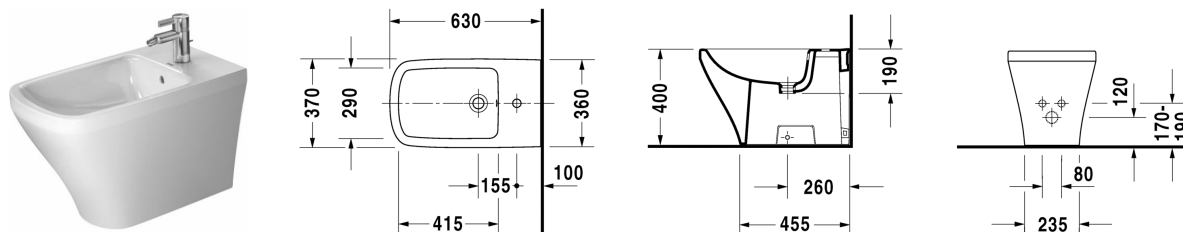

DuraStyle Bidet floor standing # 2283100000

|< 370 mm >|

Bidet floor standing	Dimension	Weight	Order number
with overflow, with tap platform, fixings included			
Colors			
00 White Alpin			
Variant			
	370 x 630 mm	27.300 kilogram	2283100000
Sanitary ceramics with the special WonderGliss surface finish will remain clean and attractive-looking for a long time to come. When ordering WonderGliss please add a "1" as eleventh digit to the model number.			
Siphon for bidet with extended outlet pipe	32,75 mm	0.600 kilogram	005027

All drawings contain the necessary measurements which are subject to standard tolerances. They are stated in mm and are non-binding. Exact measurements, in particular for customised installation scenarios, can only be taken from the finished ceramic piece.