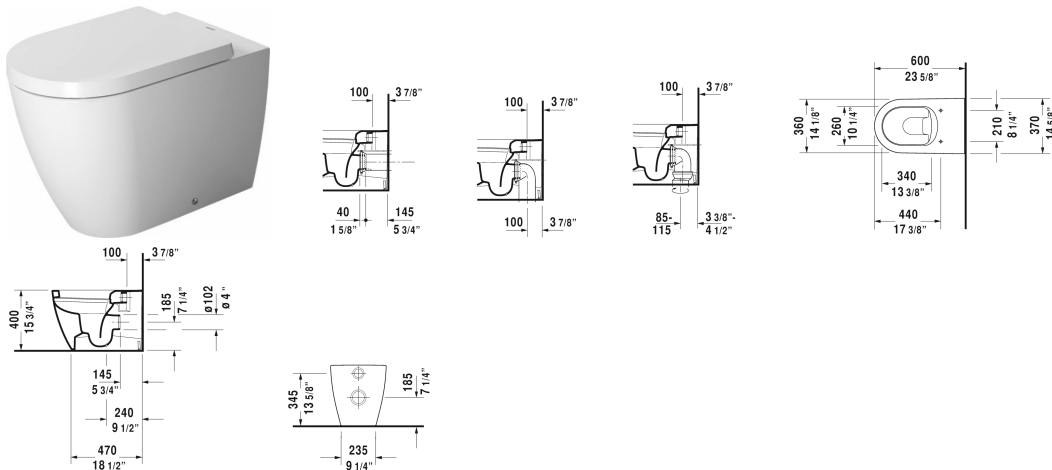

ME by Starck Toilet floorstanding # 216909..92 / 216909..92 / 216909..92 / 216909..92

< 14 5/8" Inch >

Toilet floorstanding	Dimension	Weight	Order number
back-to-wall, washdown model, hardware included, horizontal outlet, cUPC® listed*			
Colors			
00 White 20 HygieneGlaze (an antibacterial ceramic glaze that provides almost indefinite effectiveness) 26 White/White Satin Matte 90 White HygieneGlaze/White Satin Matte			
Variant			
♣ inside color White, outside color White, 1.28/0.8 gpf	14 5/8" x 23 5/8" Inch	63.9 lb	216909..92
♣ inside color White, outside color White, 1.28/0.8 gpf	14 5/8" x 23 5/8" Inch	63.9 lb	216909..92
♣ inside color White, outside color White Satin Matt, 1.28/0.8 gpf	14 5/8" x 23 5/8" Inch	63.9 lb	216909..92
♣ inside color White, outside color White Satin Matt, 1.28/0.8 gpf	14 5/8" x 23 5/8" Inch	63.9 lb	216909..92
Infobox			
* Complies with following standards: ASME A112.19.2/CSA B45.1 and ASME A112.19.14, In-wall tank and actuator plate are required for installation / Refer to page XXX			
Sanitary ceramics with the special WonderGliss surface finish will remain clean and attractive-looking for a long time to come. When ordering WonderGliss please add a "1" as eleventh digit to the model number.			
Accessory for ceramics			
Toilet seat and cover removable, hinges stainless steel, with slow close		4.6 lb	002009
Toilet seat and cover hinges stainless steel, without slow close		4.6 lb	002001