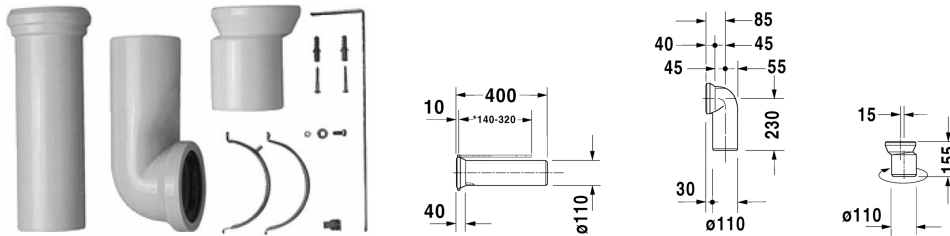

Accessories Vario connector set # 001422

| < Ø 4 3/8" Inch > |

Vario connector set	Dimension	Weight	Order number
for horizontal and vertical outlet, length adjustable, incl. offset			
Colors			
Variant			

All drawings contain the necessary measurements which are subject to standard tolerances. They are stated in inch & mm and are non-binding. Exact measurements, in particular for customized installation scenarios, can only be taken from the finished ceramic piece.