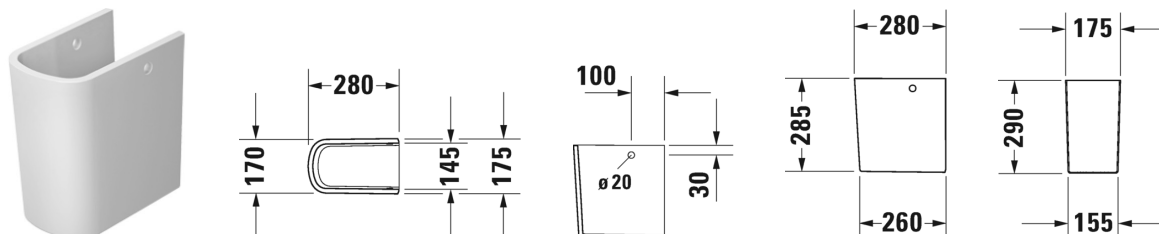

Soleil by Starck Siphon cover # 0858460000

Siphon cover	Dimension	Weight	Order number
for # 237655, 237660, 237665			
Colors			
00 White Alpin			
Variant			
		7.100 kilogram	0858460000
Sanitary ceramics with the special WonderGliss surface finish will remain clean and attractive-looking for a long time to come. When ordering WonderGliss please add a "1" as eleventh digit to the model number.			
Fixing for siphon cover		0.100 kilogram	005503
Suitable products			
Washbasin with overflow, with tap platform, 550 x 480 mm	550 x 480 mm		237655
Washbasin with overflow, with tap platform, 600 x 480 mm	600 x 480 mm		237660
Washbasin with overflow, with tap platform, 650 x 480 mm	650 x 480 mm		237665

All drawings contain the necessary measurements which are subject to standard tolerances. They are stated in mm and are non-binding. Exact measurements, in particular for customised installation scenarios, can only be taken from the finished ceramic piece.