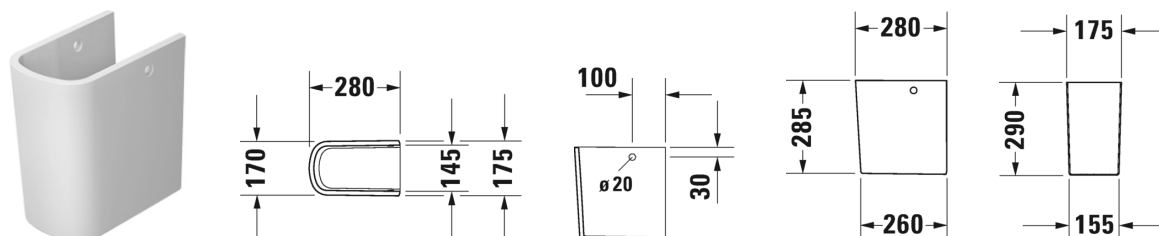

Duravit No.1 Siphon cover # 08584500002

Siphon cover	Dimension	Weight	Order number
fixings included, for # 237555, 237560, 237565, 237580			
Colors			
00 White Alpin			
Variant			
		7.100 kilogram	08584500002
Fixing for siphon cover		0.100 kilogram	005503
Suitable products			
Washbasin, furniture washbasin with overflow, with tap platform, underneath glazed, 600 x 460 mm	600 x 460 mm		237560
Washbasin, furniture washbasin with overflow, with tap platform, underneath glazed, 550 x 460 mm	550 x 460 mm		237555
Washbasin, furniture washbasin with overflow, with tap platform, underneath glazed, 650 x 460 mm	650 x 460 mm		237565
Washbasin, furniture washbasin with overflow, with tap platform, underneath glazed, wall mounted, 800 x 460 mm	800 x 460 mm		237580

All drawings contain the necessary measurements which are subject to standard tolerances. They are stated in mm and are non-binding. Exact measurements, in particular for customised installation scenarios, can only be taken from the finished ceramic piece.