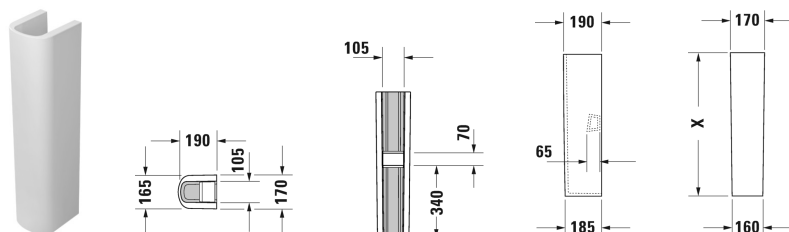

Duravit No.1 Pedestal # 085844..002

Pedestal	Dimension	Weight	Order number
for # 237555, 237560, 237565, 237580			
Colors			
Variant		12.100 kilogram	085844..002
Suitable products			
Washbasin, furniture washbasin with overflow, with tap platform, underneath glazed, 600 x 460 mm	600 x 460 mm		237560
Washbasin, furniture washbasin with overflow, with tap platform, underneath glazed, 550 x 460 mm	550 x 460 mm		237555
Washbasin, furniture washbasin with overflow, with tap platform, underneath glazed, 650 x 460 mm	650 x 460 mm		237565
Washbasin, furniture washbasin with overflow, with tap platform, underneath glazed, wall mounted, 800 x 460 mm	800 x 460 mm		237580

All drawings contain the necessary measurements which are subject to standard tolerances. They are stated in mm and are non-binding. Exact measurements, in particular for customised installation scenarios, can only be taken from the finished ceramic piece.