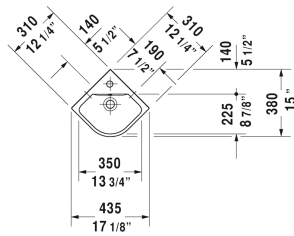

ME by Starck Handrinse basin corner model # 072243..00 / 072243..00

|< 17 1/8" Inch >|

Handrinse basin corner model	Dimension	Weight	Order number
with overflow, with faucet deck, underside fully glazed, hardware included, wall-mounted, 17 1/8" Inch			
Colors			
00 White 32 White Satin Matte			
Variant			
●	17 1/8" x 15" Inch	15.4 lb	072243..00
●	17 1/8" x 15" Inch	15.4 lb	072243..00
Sanitary ceramics with the special WonderGliss surface finish will remain clean and attractive-looking for a long time to come. When ordering WonderGliss please add a "1" as eleventh digit to the model number.			

All drawings contain the necessary measurements which are subject to standard tolerances. They are stated in inch & mm and are non-binding. Exact measurements, in particular for customized installation scenarios, can only be taken from the finished ceramic piece.