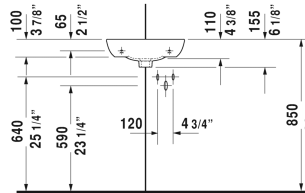

ME by Starck Handrinse basin corner model # 072243..00 / 072243..00

|< 17 1/8" Inch >|

Handrinse basin corner model	Dimension	Weight	Order number
with overflow, with faucet deck, underside fully glazed, hardware included, wall-mounted, 17 1/8" Inch			
Colors			
00 White 32 White Satin Matte			
Variant			
●	17 1/8" x 15" Inch	15.4 lb	072243..00
●	17 1/8" x 15" Inch	15.4 lb	072243..00
Sanitary ceramics with the special WonderGliss surface finish will remain clean and attractive-looking for a long time to come. When ordering WonderGliss please add a "1" as eleventh digit to the model number.			

All drawings contain the necessary measurements which are subject to standard tolerances. They are stated in inch & mm and are non-binding. Exact measurements, in particular for customized installation scenarios, can only be taken from the finished ceramic piece.