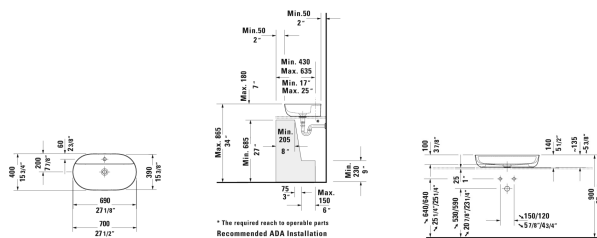

Luv Washbowl & # 038070..00 / 038070..00 / 038070..00 / 038070..00

< 27 1/2" Inch >

Washbowl	Dimension	Weight	Order number
ground, without overflow, with faucet deck, ceramic covered slotted waste included, hardware included, 27 1/2" Inch			
Colors			
00 White 21 White/Sand Satin Matte 23 White/Gray Satin Matte 26 White/White Satin Matte			
Variant			
● inside color White, outside color White	27 1/2" x 15 3/4" Inch	26.7 lb	038070..00
● inside color White, outside color Sand Satin Matte	27 1/2" x 15 3/4" Inch	26.7 lb	038070..00
● inside color White, outside color Gray Satin Matte	27 1/2" x 15 3/4" Inch	26.7 lb	038070..00
● inside color White, outside color White Satin Matte	27 1/2" x 15 3/4" Inch	26.7 lb	038070..00
Infobox			
Made of DuraCeram, * When using this siphon please observe outlet height from upper surface of finished floor to center of outlet in accordance with the technical specification sheet			
Sanitary ceramics with the special WonderGliss surface finish will remain clean and attractive-looking for a long time to come. When ordering WonderGliss please add a "1" as eleventh digit to the model number.			
Design Siphon		3.3 lb	005036
Suitable products			
Vanity unit for console floorstanding 2 drawers, 2 pull-out compartments, upper drawer including cut-out for siphon and siphon cover, 68 1/4" x 22 1/2" Inch	68 1/4" x 22 1/2" Inch		LU9567 B
Vanity unit for console floorstanding 2 drawers, 2 pull-out compartments, 68 1/4" x 22 1/2" Inch	68 1/4" x 22 1/2" Inch		LU9568 L/R
Vanity unit for console floorstanding 2 pull-out compartments, 68 1/4" x 22 1/2" Inch	68 1/4" x 22 1/2" Inch		LU9562 B
Vanity unit for console floorstanding 1 pull-out compartment, 36 7/8" x 22 1/2" Inch	36 7/8" x 22 1/2" Inch		LU9564