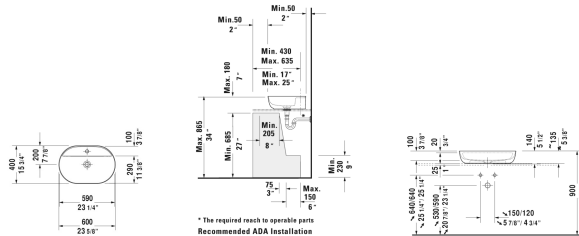

Luv Washbowl & # 038060..00 / 038060..00 / 038060..00 / 038060..00

< 23 5/8" Inch >

Washbowl	Dimension	Weight	Order number
ground, without overflow, with faucet deck, ceramic covered slotted waste included, hardware included, 23 5/8" Inch			
Colors			
00 White 21 White/Sand Satin Matte 23 White/Gray Satin Matte 26 White/White Satin Matte			
Variant			
● inside color White, outside color White	23 5/8" x 15 3/4" Inch	22.7 lb	038060..00
● inside color White, outside color Sand Satin Matte	23 5/8" x 15 3/4" Inch	22.7 lb	038060..00
● inside color White, outside color Gray Satin Matte	23 5/8" x 15 3/4" Inch	22.7 lb	038060..00
● inside color White, outside color White Satin Matte	23 5/8" x 15 3/4" Inch	22.7 lb	038060..00
Infobox			
Made of DuraCeram, * When using this siphon please observe outlet height from upper surface of finished floor to center of outlet in accordance with the technical specification sheet			
Sanitary ceramics with the special WonderGliss surface finish will remain clean and attractive-looking for a long time to come. When ordering WonderGliss please add a "1" as eleventh digit to the model number.			
Design Siphon		3.3 lb	005036
Suitable products			
Vanity unit for console floorstanding 2 pull-out compartments, 68 1/4" x 22 1/2" Inch	68 1/4" x 22 1/2" Inch		LU9562 B
Vanity unit for console floorstanding 1 pull-out compartment, 25 1/4" x 17 3/4" Inch	25 1/4" x 17 3/4" Inch		LU9560
Vanity unit for console floorstanding 1 drawer, 1 pull-out compartment, upper drawer including cut-out for siphon and siphon cover, 25 1/4" x 17 3/4" Inch	25 1/4" x 17 3/4" Inch		LU9565
Vanity unit for console floorstanding 2 pull-out compartments, 68 1/4" x 22 1/2" Inch	68 1/4" x 22 1/2" Inch		LU9563 L/R

All drawings contain the necessary measurements which are subject to standard tolerances. They are stated in inch & mm and are non-binding. Exact measurements, in particular for customized installation scenarios, can only be taken from the finished ceramic piece.