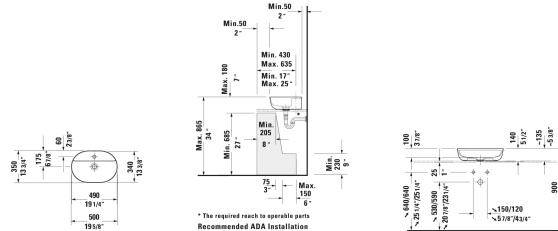

Luv Washbowl & # 038050..00 / 038050..00 / 038050..00 / 038050..00

< 19 5/8" Inch >

Washbowl	Dimension	Weight	Order number
ground, without overflow, with faucet deck, ceramic covered slotted waste included, hardware included, 19 5/8" Inch			
Colors			
00 White 21 White/Sand Satin Matte 23 White/Gray Satin Matte 26 White/White Satin Matte			
Variant			
● inside color White, outside color White	19 5/8" x 15 3/4" Inch	18.1 lb	038050..00
● inside color White, outside color Sand Satin Matte	19 5/8" x 15 3/4" Inch	18.1 lb	038050..00
● inside color White, outside color Gray Satin Matte	19 5/8" x 15 3/4" Inch	18.1 lb	038050..00
● inside color White, outside color White Satin Matte	19 5/8" x 15 3/4" Inch	18.1 lb	038050..00
Infobox			
Made of DuraCeram, * When using this siphon please observe outlet height from upper surface of finished floor to center of outlet in accordance with the technical specification sheet			
Sanitary ceramics with the special WonderGliss surface finish will remain clean and attractive-looking for a long time to come. When ordering WonderGliss please add a "1" as eleventh digit to the model number.			
Design Siphon		3.3 lb	005036
Suitable products			
Vanity unit for console floorstanding 2 drawers, 2 pull-out compartments, upper drawer including cut-out for siphon and siphon cover, 68 1/4" x 22 1/2" Inch	68 1/4" x 22 1/2" Inch		LU9567 B
Vanity unit for console floorstanding 1 pull-out compartment, 25 1/4" x 17 3/4" Inch	25 1/4" x 17 3/4" Inch		LU9560
Vanity unit for console floorstanding 1 drawer, 1 pull-out compartment, upper drawer including cut-out for siphon and siphon cover, 25 1/4" x 17 3/4" Inch	25 1/4" x 17 3/4" Inch		LU9565

All drawings contain the necessary measurements which are subject to standard tolerances. They are stated in inch & mm and are non-binding. Exact measurements, in particular for customized installation scenarios, can only be taken from the finished ceramic piece.