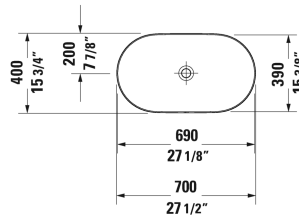

Luv Washbowl # 037970..00 / 037970..00 / 037970..00 / 037970..00

< 27 1/2" Inch >

Washbowl	Dimension	Weight	Order number
ground, without overflow, without faucet deck, ceramic covered slotted waste included, hardware included, 27 1/2" Inch			
<b>Colors</b>			
00 White 21 White/Sand Satin Matte 23 White/Gray Satin Matte 26 White/White Satin Matte			
<b>Variant</b>			
☒ inside color White, outside color White	27 1/2" x 15 3/4" Inch	24.7 lb	037970..00
☒ inside color White, outside color Sand Satin Matte	27 1/2" x 15 3/4" Inch	24.7 lb	037970..00
☒ inside color White, outside color Gray Satin Matte	27 1/2" x 15 3/4" Inch	24.7 lb	037970..00
☒ inside color White, outside color White Satin Matte	27 1/2" x 15 3/4" Inch	24.7 lb	037970..00
<b>Infobox</b>			
Made of DuraCeram, * When using this siphon please observe outlet height from upper surface of finished floor to center of outlet in accordance with the technical specification sheet			
Sanitary ceramics with the special WonderGliss surface finish will remain clean and attractive-looking for a long time to come. When ordering WonderGliss please add a "1" as eleventh digit to the model number.			
Design Siphon		3.3 lb	005036
<b>Suitable products</b>			
Vanity unit for console floorstanding 2 pull-out compartments, 68 1/4" x 22 1/2" Inch	68 1/4" x 22 1/2" Inch		LU9562 B
Vanity unit for console floorstanding 2 drawers, 2 pull-out compartments, upper drawer including cut-out for siphon and siphon cover, 68 1/4" x 22 1/2" Inch	68 1/4" x 22 1/2" Inch		LU9567 B
Vanity unit for console floorstanding 1 pull-out compartment, 52 5/8" x 22 1/2" Inch	52 5/8" x 22 1/2" Inch		LU9561
Vanity unit for console floorstanding 2 pull-out compartments, 68 1/4" x 22 1/2" Inch	68 1/4" x 22 1/2" Inch		LU9563 L/R