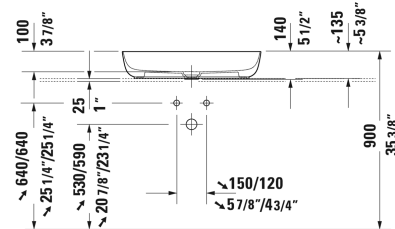

Luv Washbowl # 037970..00 / 037970..00 / 037970..00 / 037970..00

< 27 1/2" Inch >

Washbowl	Dimension	Weight	Order number
ground, without overflow, without faucet deck, ceramic covered slotted waste included, hardware included, 27 1/2" Inch			
<b>Colors</b>			
00 White 21 White/Sand Satin Matte 23 White/Gray Satin Matte 26 White/White Satin Matte			
<b>Variant</b>			
☒ inside color White, outside color White	27 1/2" x 15 3/4" Inch	24.7 lb	037970..00
☒ inside color White, outside color Sand Satin Matte	27 1/2" x 15 3/4" Inch	24.7 lb	037970..00
☒ inside color White, outside color Gray Satin Matte	27 1/2" x 15 3/4" Inch	24.7 lb	037970..00
☒ inside color White, outside color White Satin Matte	27 1/2" x 15 3/4" Inch	24.7 lb	037970..00
<b>Infobox</b>			
Made of DuraCeram, * When using this siphon please observe outlet height from upper surface of finished floor to center of outlet in accordance with the technical specification sheet			
Sanitary ceramics with the special WonderGliss surface finish will remain clean and attractive-looking for a long time to come. When ordering WonderGliss please add a "1" as eleventh digit to the model number.			
Design Siphon		3.3 lb	005036
<b>Suitable products</b>			
Vanity unit for console floorstanding 2 pull-out compartments, 68 1/4" x 22 1/2" Inch	68 1/4" x 22 1/2" Inch		LU9562 B
Vanity unit for console floorstanding 2 drawers, 2 pull-out compartments, upper drawer including cut-out for siphon and siphon cover, 68 1/4" x 22 1/2" Inch	68 1/4" x 22 1/2" Inch		LU9567 B
Vanity unit for console floorstanding 1 pull-out compartment, 52 5/8" x 22 1/2" Inch	52 5/8" x 22 1/2" Inch		LU9561
Vanity unit for console floorstanding 2 pull-out compartments, 68 1/4" x 22 1/2" Inch	68 1/4" x 22 1/2" Inch		LU9563 L/R