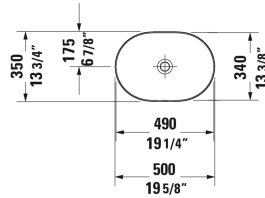

Luv Washbowl # 037950..00 / 037950..00 / 037950..00 / 037950..00

< 19 5/8" Inch >

| Washbowl | Dimension | Weight | Order number |
|--|------------------------|---------|--------------|
| ground, without overflow, without faucet deck, ceramic covered slotted waste included, hardware included, 19 5/8" Inch | | | |
| Colors | | | |
| 00 White 21 White/Sand Satin Matte 23 White/Gray Satin Matte 26 White/White Satin Matte | | | |
| Variant | | | |
| ☒ inside color White, outside color White | 19 5/8" x 15 3/4" Inch | 15.4 lb | 037950..00 |
| ☒ inside color White, outside color Sand Satin Matte | 19 5/8" x 15 3/4" Inch | 15.4 lb | 037950..00 |
| ☒ inside color White, outside color Gray Satin Matte | 19 5/8" x 15 3/4" Inch | 15.4 lb | 037950..00 |
| ☒ inside color White, outside color White Satin Matte | 19 5/8" x 15 3/4" Inch | 15.4 lb | 037950..00 |
| Infobox | | | |
| Made of DuraCeram, * When using this siphon please observe outlet height from upper surface of finished floor to center of outlet in accordance with the technical specification sheet | | | |
| Sanitary ceramics with the special WonderGliss surface finish will remain clean and attractive-looking for a long time to come. When ordering WonderGliss please add a "1" as eleventh digit to the model number. | | | |
| Design Siphon | | 3.3 lb | 005036 |
| Suitable products | | | |
| Vanity unit for console floorstanding 2 pull-out compartments, 68 1/4" x 22 1/2" Inch | 68 1/4" x 22 1/2" Inch | | LU9562 B |
| Vanity unit for console floorstanding 1 pull-out compartment, 25 1/4" x 17 3/4" Inch | 25 1/4" x 17 3/4" Inch | | LU9560 |
| Vanity unit for console floorstanding 1 drawer, 1 pull-out compartment, upper drawer including cut-out for siphon and siphon cover, 25 1/4" x 17 3/4" Inch | 25 1/4" x 17 3/4" Inch | | LU9565 |
| Vanity unit for console floorstanding 1 pull-out compartment, 52 5/8" x 22 1/2" Inch | 52 5/8" x 22 1/2" Inch | | LU9561 |