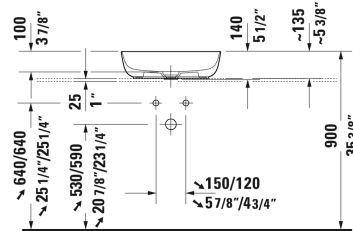

Luv Washbowl # 037950..00 / 037950..00 / 037950..00 / 037950..00

< 19 5/8" Inch >

| Washbowl | Dimension | Weight | Order number |
|--|------------------------|---------|--------------|
| ground, without overflow, without faucet deck, ceramic covered slotted waste included, hardware included, 19 5/8" Inch | | | |
| Colors | | | |
| 00 White 21 White/Sand Satin Matte 23 White/Gray Satin Matte 26 White/White Satin Matte | | | |
| Variant | | | |
| ☒ inside color White, outside color White | 19 5/8" x 15 3/4" Inch | 15.4 lb | 037950..00 |
| ☒ inside color White, outside color Sand Satin Matte | 19 5/8" x 15 3/4" Inch | 15.4 lb | 037950..00 |
| ☒ inside color White, outside color Gray Satin Matte | 19 5/8" x 15 3/4" Inch | 15.4 lb | 037950..00 |
| ☒ inside color White, outside color White Satin Matte | 19 5/8" x 15 3/4" Inch | 15.4 lb | 037950..00 |
| Infobox | | | |
| Made of DuraCeram, * When using this siphon please observe outlet height from upper surface of finished floor to center of outlet in accordance with the technical specification sheet | | | |
| Sanitary ceramics with the special WonderGliss surface finish will remain clean and attractive-looking for a long time to come. When ordering WonderGliss please add a "1" as eleventh digit to the model number. | | | |
| Design Siphon | | 3.3 lb | 005036 |
| Suitable products | | | |
| Vanity unit for console floorstanding 2 pull-out compartments, 68 1/4" x 22 1/2" Inch | 68 1/4" x 22 1/2" Inch | | LU9562 B |
| Vanity unit for console floorstanding 1 pull-out compartment, 25 1/4" x 17 3/4" Inch | 25 1/4" x 17 3/4" Inch | | LU9560 |
| Vanity unit for console floorstanding 1 drawer, 1 pull-out compartment, upper drawer including cut-out for siphon and siphon cover, 25 1/4" x 17 3/4" Inch | 25 1/4" x 17 3/4" Inch | | LU9565 |
| Vanity unit for console floorstanding 1 pull-out compartment, 52 5/8" x 22 1/2" Inch | 52 5/8" x 22 1/2" Inch | | LU9561 |