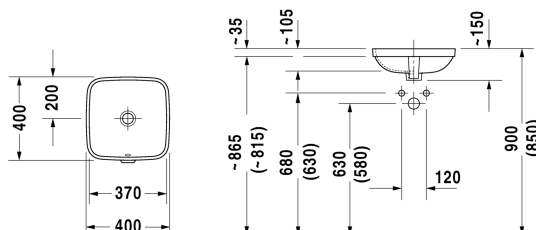

**DuraStyle Vanity basin # 0373370017**

| &lt; 370 mm &gt; |

| Vanity basin  | Dimension    | Weight         | Order number |
|---|--------------|----------------|--------------|
| undercounter basin, with overflow, fixings for installation in wooden consoles included, without tap platform, 370 mm   |              |                |              |
| <b>Colors</b>   |              |                |              |
| 00 White Alpin  |              |                |              |
| <b>Variant</b>  |              |                |              |
| ☒   | 370 x 370 mm | 6.200 kilogram | 0373370017   |
| <b>Infobox</b>  |              |                |              |
| Measurements of undercounter models represent interior measurements   |              |                |              |
| Sanitary ceramics with the special WonderGliss surface finish will remain clean and attractive-looking for a long time to come.<br>When ordering WonderGliss please add a "1" as eleventh digit to the model number.  |              |                |              |
| <b>Recommended faucets</b>  |              |                |              |
| Single lever basin mixer M ceramic cartridge, Projection 139 mm, flexible connection hoses 9,53 mm (3/8"), aerator adjustable, normal spray, chrome, maximum temperature can be adjusted on installation, recommended operating pressure 1 - 5 bar, with pop-up waste set,    |              |                | B11020001    |
| Single lever basin mixer M ceramic cartridge, Projection 139 mm, flexible connection hoses 9,53 mm (3/8"), aerator adjustable, normal spray, chrome, maximum temperature can be adjusted on installation, recommended operating pressure 1 - 5 bar, with pop-up waste set,    |              |                | B21020001    |
| Single lever basin mixer M ceramic cartridge, Projection 139 mm, flexible connection hoses 9,53 mm (3/8"), aerator adjustable, normal spray, chrome, maximum temperature can be adjusted on installation, recommended operating pressure 1 - 5 bar, without pop-up waste set, |              |                | B11020002    |
| Single lever basin mixer M ceramic cartridge, Projection 139 mm, flexible connection hoses 9,53 mm (3/8"), aerator adjustable, normal spray, chrome, maximum temperature can be adjusted on installation, recommended operating pressure 1 - 5 bar, without pop-up waste set, |              |                | B21020002    |