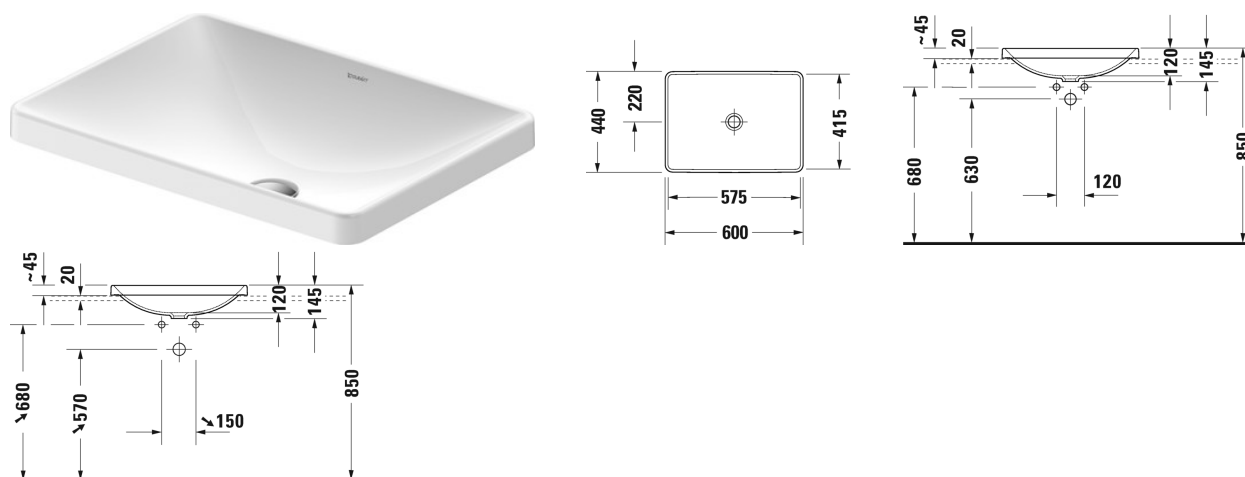

D-Neo Vanity basin # 0358600079

| < 600 mm > |

Vanity basin	Dimension	Weight	Order number
countertop basin, without overflow, without tap platform, 600 mm			
Colors			
00 White Alpin			
Variant			
☒	600 x 435 mm	9.300 kilogram	0358600079
Sanitary ceramics with the special WonderGliss surface finish will remain clean and attractive-looking for a long time to come. When ordering WonderGliss please add a "1" as eleventh digit to the model number.			
Slotted waste for washbasins without overflow	50 mm	0.300 kilogram	005024
Suitable products			
Vanity unit wall-mounted 1 pull-out compartment, countertop including one cut-out, for 1 vanity basin central, 800 x 550 mm	800 x 550 mm		KT6794
Vanity unit wall-mounted 1 pull-out compartment, countertop including one cut-out, for 1 vanity basin central, 1000 x 550 mm	1000 x 550 mm		KT6795
Vanity unit wall-mounted 1 pull-out compartment, countertop including one cut-out, for 1 vanity basin central, 1200 x 550 mm	1200 x 550 mm		KT6796
Vanity unit wall-mounted 2 pull-out compartments, 1 countertop with one cut-out or two cut-outs, for 1 or 2 vanity basin(s), 1400 x 550 mm	1400 x 550 mm		KT6797 B/L/R