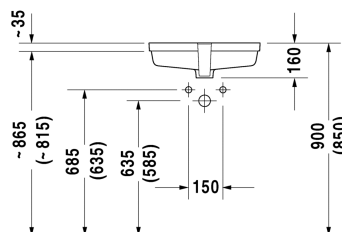

Vero Vanity basin # 0330480017

|< 485 mm >|

Vanity basin	Dimension	Weight	Order number
undercounter basin, with overflow, without tap platform, fixings for installation in wooden consoles included, 485 mm			
Colors			
00 White Alpin			
Variant			
☒	485 x 315 mm	8.200 kilogram	0330480017
Infobox			
Measurements of undercounter models represent interior measurements			
Sanitary ceramics with the special WonderGliss surface finish will remain clean and attractive-looking for a long time to come. When ordering WonderGliss please add a "1" as eleventh digit to the model number.			
Push-open waste for washbasins with overflow		0.400 kilogram	005052
Design Siphon		1.500 kilogram	005036

All drawings contain the necessary measurements which are subject to standard tolerances. They are stated in mm and are non-binding. Exact measurements, in particular for customised installation scenarios, can only be taken from the finished ceramic piece.