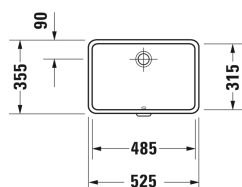

Vero Vanity basin # 0330480017

|< 485 mm >|

Vanity basin	Dimension	Weight	Order number
undercounter basin, with overflow, without tap platform, fixings for installation in wooden consoles included, 485 mm			
Colors			
00 White Alpin			
Variant			
☒	485 x 315 mm	8.200 kilogram	0330480017
Infobox			
Measurements of undercounter models represent interior measurements			
Sanitary ceramics with the special WonderGliss surface finish will remain clean and attractive-looking for a long time to come. When ordering WonderGliss please add a "1" as eleventh digit to the model number.			
Push-open waste for washbasins with overflow		0.400 kilogram	005052
Design Siphon		1.500 kilogram	005036

All drawings contain the necessary measurements which are subject to standard tolerances. They are stated in mm and are non-binding. Exact measurements, in particular for customised installation scenarios, can only be taken from the finished ceramic piece.