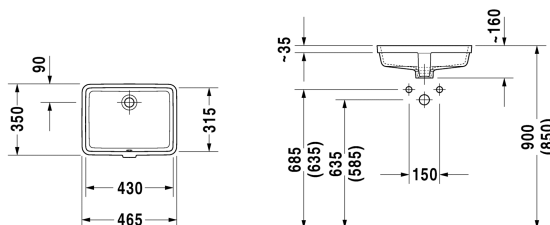

Vero Vanity basin # 0330430017

|< 430 mm >|

Vanity basin	Dimension	Weight	Order number
undercounter basin, with overflow, fixings for installation in wooden consoles included, without tap platform, 430 mm			
Colors			
00 White Alpin			
Variant			
☒	430 x 315 mm	8.200 kilogram	0330430017
Infobox			
* When using this siphon please observe outlet height from upper surface of finished floor to centre of outlet in accordance with the technical specification sheet, Measurements of undercounter models represent interior measurements			
Sanitary ceramics with the special WonderGliss surface finish will remain clean and attractive-looking for a long time to come. When ordering WonderGliss please add a "1" as eleventh digit to the model number.			
Accessory for ceramics			
Push-open waste for washbasins with overflow		0.400 kilogram	005052
Design Siphon		1.500 kilogram	005036

All drawings contain the necessary measurements which are subject to standard tolerances. They are stated in mm and are non-binding. Exact measurements, in particular for customised installation scenarios, can only be taken from the finished ceramic piece.