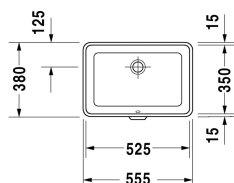

**2nd floor Vanity basin # 0316530017**

| &lt; 525 mm &gt; |

Vanity basin	Dimension	Weight	Order number
undercounter basin, with overflow, without tap platform, fixings for installation in wooden consoles included, 525 mm			
<b>Colors</b>			
00 White Alpin			
<b>Variant</b>			
☒	525 x 350 mm	8.300 kilogram	0316530017
<b>Infobox</b>			
Measurements of undercounter models represent interior measurements			
Sanitary ceramics with the special WonderGliss surface finish will remain clean and attractive-looking for a long time to come. When ordering WonderGliss please add a "1" as eleventh digit to the model number.			
Design Siphon		1.500 kilogram	005036
<b>Suitable products</b>			
Vanity unit wall-mounted 1 pull-out compartment, 1 console with one cut-out, 1000 x 550 mm	1000 x 550 mm		DE4948

*All drawings contain the necessary measurements which are subject to standard tolerances. They are stated in mm and are non-binding. Exact measurements, in particular for customised installation scenarios, can only be taken from the finished ceramic piece.*