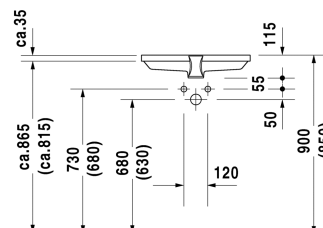

**2nd floor Vanity basin # 0316530017**

| &lt; 525 mm &gt; |

Vanity basin	Dimension	Weight	Order number
undercounter basin, with overflow, without tap platform, fixings for installation in wooden consoles included, 525 mm			
<b>Colors</b>			
00 White Alpin			
<b>Variant</b>			
☒	525 x 350 mm	8.300 kilogram	0316530017
<b>Infobox</b>			
Measurements of undercounter models represent interior measurements			
Sanitary ceramics with the special WonderGliss surface finish will remain clean and attractive-looking for a long time to come. When ordering WonderGliss please add a "1" as eleventh digit to the model number.			
Design Siphon		1.500 kilogram	005036
<b>Suitable products</b>			
Vanity unit wall-mounted 1 pull-out compartment, 1 console with one cut-out, 1000 x 550 mm	1000 x 550 mm		DE4948

*All drawings contain the necessary measurements which are subject to standard tolerances. They are stated in mm and are non-binding. Exact measurements, in particular for customised installation scenarios, can only be taken from the finished ceramic piece.*