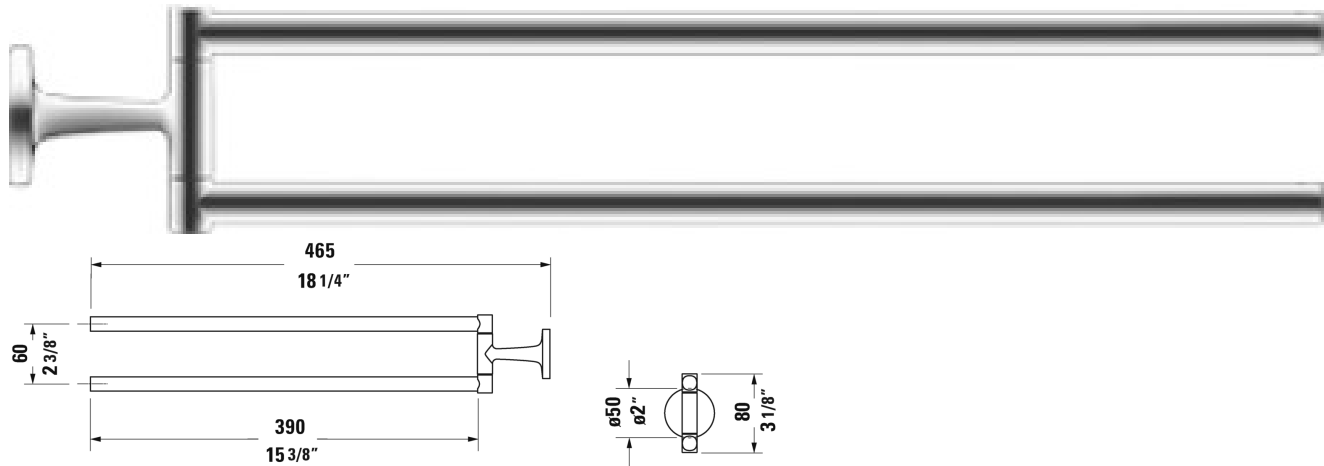

Starck T Towel rail # 009941..00

|< 2" Inch >|

Towel rail	Dimension	Weight	Order number
two swivelling arms, 3 1/8" Inch			
Colors			
10 Chrome 46 Black Matte			
Variant			
	2" x 18 1/4" Inch	0.9 lb	009941..00

All drawings contain the necessary measurements which are subject to standard tolerances. They are stated in inch & mm and are non-binding. Exact measurements, in particular for customized installation scenarios, can only be taken from the finished ceramic piece.