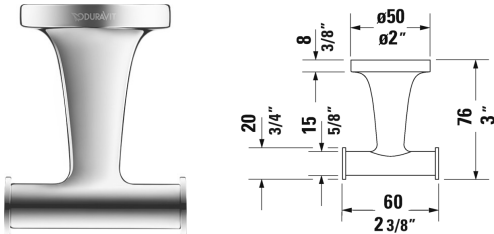

Starck T Double towel hook # 009930..00

|< 2 3/8" Inch >|

Double towel hook	Dimension	Weight	Order number
2" Inch			
Colors			
10 Chrome 46 Black Matte			
Variant			
	2 3/8" x 3" Inch	0.5 lb	009930..00

All drawings contain the necessary measurements which are subject to standard tolerances. They are stated in inch & mm and are non-binding. Exact measurements, in particular for customized installation scenarios, can only be taken from the finished ceramic piece.