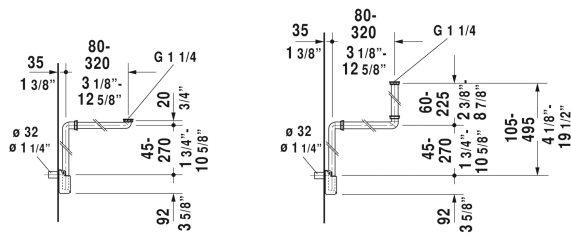

Accessories Space-saving siphon # 005076

| < 1 1/4" Inch > |

Space-saving siphon	Dimension	Weight	Order number
Colors			
Variant			
Infobox			
For vanity units the space-saving siphon is recommended			

*All drawings contain the necessary measurements which are subject to standard tolerances. They are stated in inch & mm and are non-binding. Exact measurements, in particular for customized installation scenarios, can only be taken from the finished ceramic piece.*