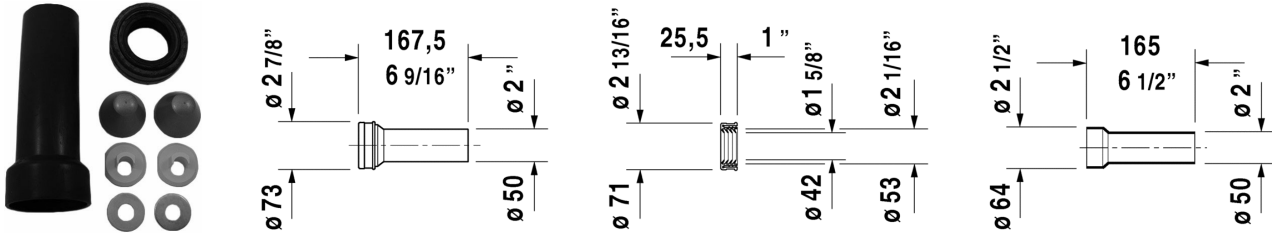

Accessories Outlet connector # 005006

Outlet connector	Dimension	Weight	Order number
for McDry urinal			
Colors			
Variant			

All drawings contain the necessary measurements which are subject to standard tolerances. They are stated in inch & mm and are non-binding. Exact measurements, in particular for customized installation scenarios, can only be taken from the finished ceramic piece.