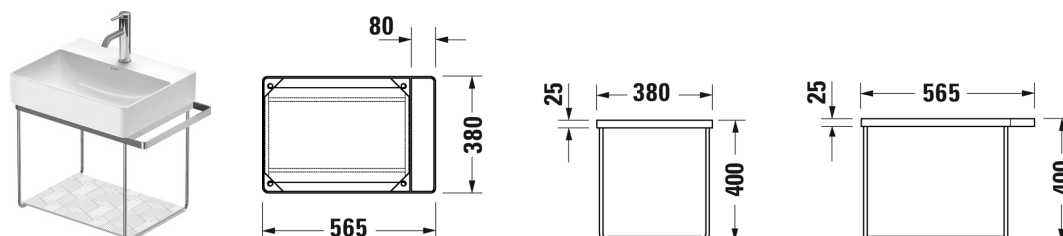

DuraSquare Metal console wall mounted \*\* # 003133..00 / 003133..00

| < 565 mm > |

Metal console wall mounted **	Dimension	Weight	Order number
fixings included, for washbasin # 235650, Towel rail right/left, reversible			
<b>Colors</b>			
10 Chrome 46 Black Matt			
<b>Variant</b>			
chrome	565 x 381 mm	4.400 kilogram	003133..00
black matt	565 x 381 mm	4.400 kilogram	003133..00
<b>Infobox</b>			
** Glas inserts are not included - please order separately.			
<b>Suitable products</b>			
Washbasin, furniture washbasin compact without overflow, with tap platform, ceramic covered slotted waste included, underneath glazed, 500 x 400 mm	500 x 400 mm		235650
Glass inserts safety glass, 470 x 310 mm	470 x 310 mm		009971

All drawings contain the necessary measurements which are subject to standard tolerances. They are stated in mm and are non-binding. Exact measurements, in particular for customised installation scenarios, can only be taken from the finished ceramic piece.