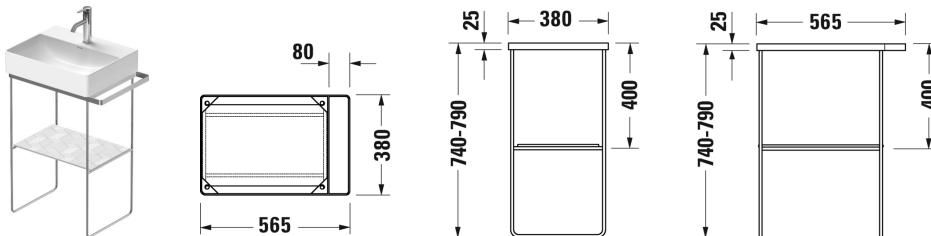

**DuraSquare Metal console standing \*\* # 003132..00 / 003132..00**

| < 565 mm > |

Metal console standing **	Dimension	Weight	Order number
height adjustable +50 mm, fixings included, for washbasin # 235650, reversible, Towel rail right/left			
<b>Colors</b>			
10 Chrome 46 Black Matt			
<b>Variant</b>			
chrome	565 x 381 mm	4.500 kilogram	003132..00
black matt	565 x 381 mm	4.500 kilogram	003132..00
<b>Infobox</b>			
** Glas inserts are not included - please order separately.			
<b>Suitable products</b>			
Washbasin, furniture washbasin compact without overflow, with tap platform, ceramic covered slotted waste included, underneath glazed, 500 x 400 mm	500 x 400 mm		235650
Glass inserts safety glass, 470 x 310 mm	470 x 310 mm		009971

*All drawings contain the necessary measurements which are subject to standard tolerances. They are stated in mm and are non-binding. Exact measurements, in particular for customised installation scenarios, can only be taken from the finished ceramic piece.*