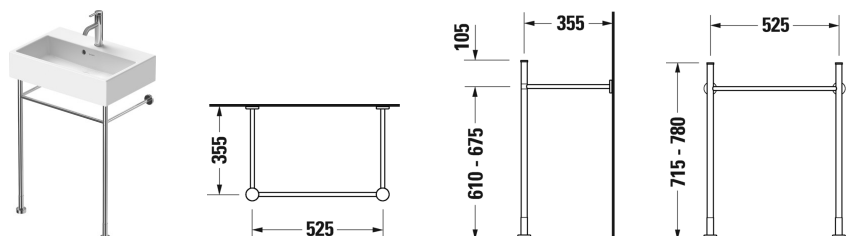

## Vero Metal console # 0031311000

Metal console	Dimension	Weight	Order number
height adjustable +50 mm, for washbasin # 236860			
<b>Colors</b>			
10 Chrome			
<b>Variant</b>			
chrome		2.800 kilogram	0031311000
<b>Suitable products</b>			
Washbasin, furniture washbasin compact with tap platform, underneath glazed, 600 x 400 mm	600 x 400 mm		236860

*All drawings contain the necessary measurements which are subject to standard tolerances. They are stated in mm and are non-binding. Exact measurements, in particular for customised installation scenarios, can only be taken from the finished ceramic piece.*